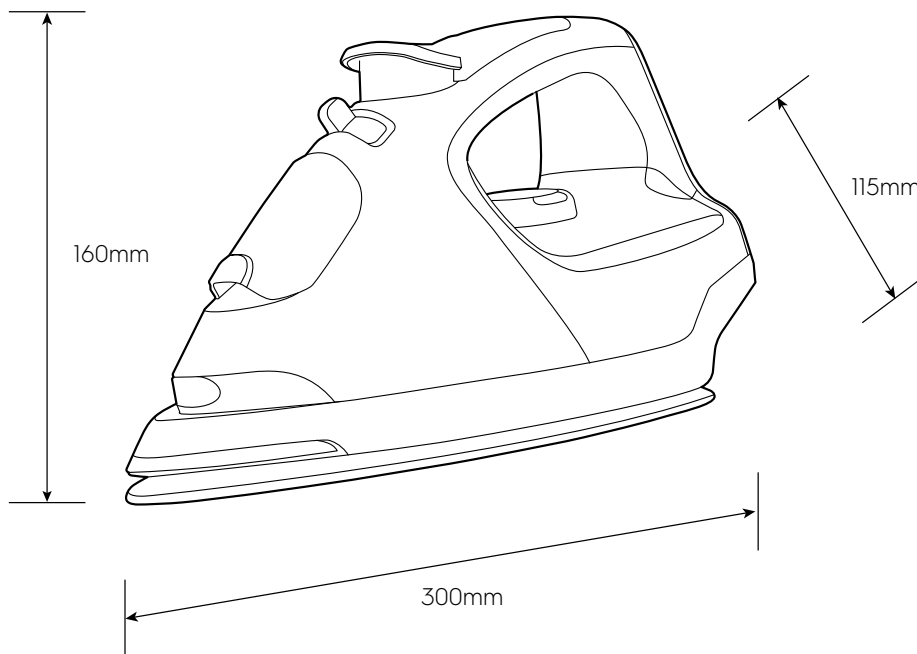

Dimension Guide

Steam Iron

Model:
ESI5126

Dimensions			
	width	height	depth
Product (mm)	300	160	115

Please note! Dimensions to be used as a guide only. All customers MUST refer to the user manual supplied with the product for detailed installation instructions.
© 2022 Electrolux S.E.A PTE. LTD. E_DIM_ESI5126_Apr22