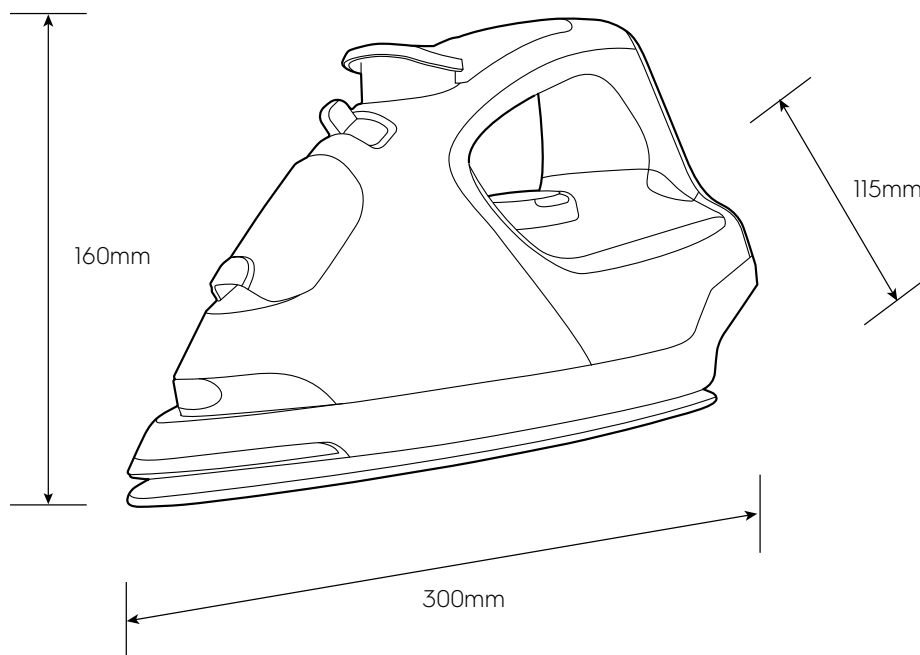

# Dimension Guide

## Steam Iron

**Model:**  
ESI5116

Dimensions			
	width	height	depth
Product (mm)	300	160	115

**Please note!** Dimensions to be used as a guide only. All customers MUST refer to the user manual supplied with the product for detailed installation instructions.