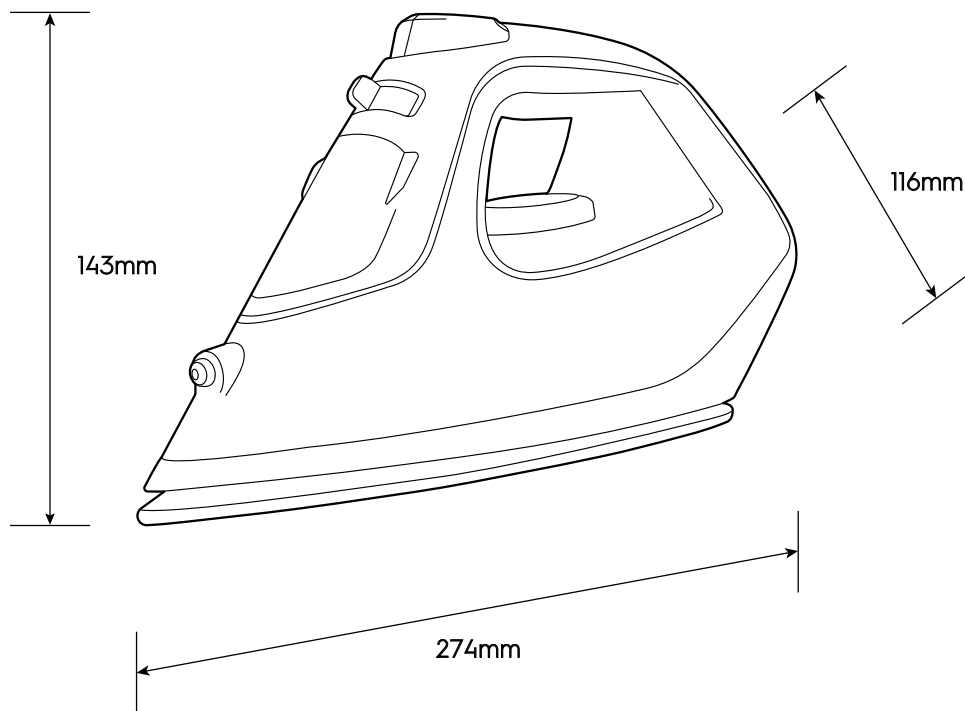

Dimension Guide

Steam Iron

Model:
ESI4007

Dimensions			
	width	height	depth
Product (mm)	274	143	116

Please note! Dimensions to be used as a guide only. All customers MUST refer to the user manual supplied with the product for detailed installation instructions.