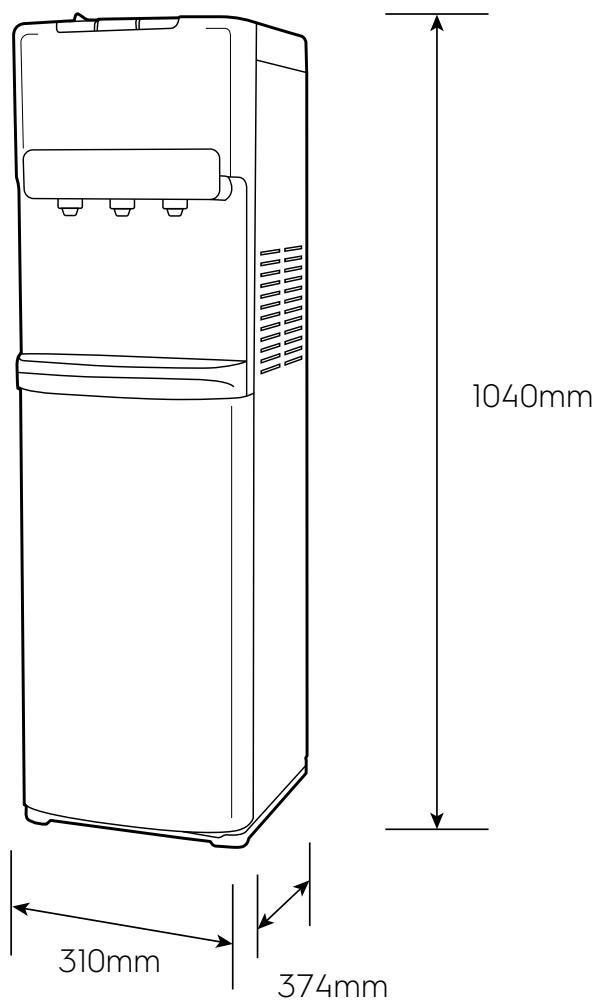

Dimension Guide

Bottom Loading Water Dispenser

Model:
EQAXF01BxBV

Dimensions			
	width	height	depth
Product (mm)	310	1040	374

Please note! Dimensions to be used as a guide only. All customers MUST refer to the user manual supplied with the product for detailed installation instructions.