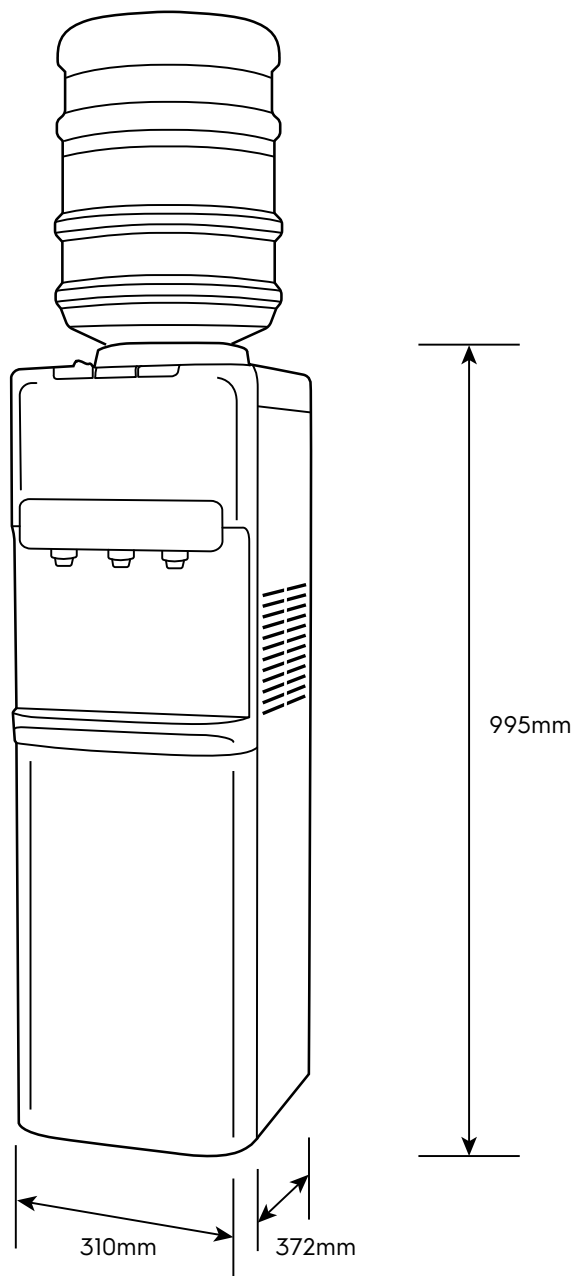

# Dimension Guide

## Top Loading Water Dispenser

**Model:**  
EQACF01TXWV

Dimensions			
	width	height	depth
Product (mm)	310	995	372

**Please note!** Dimensions to be used as a guide only. All customers MUST refer to the user manual supplied with the product for detailed installation instructions.  
© 2022 Electrolux S.E.A PTE. LTD. E\_DIM\_EQACF01TXWV\_Jun22