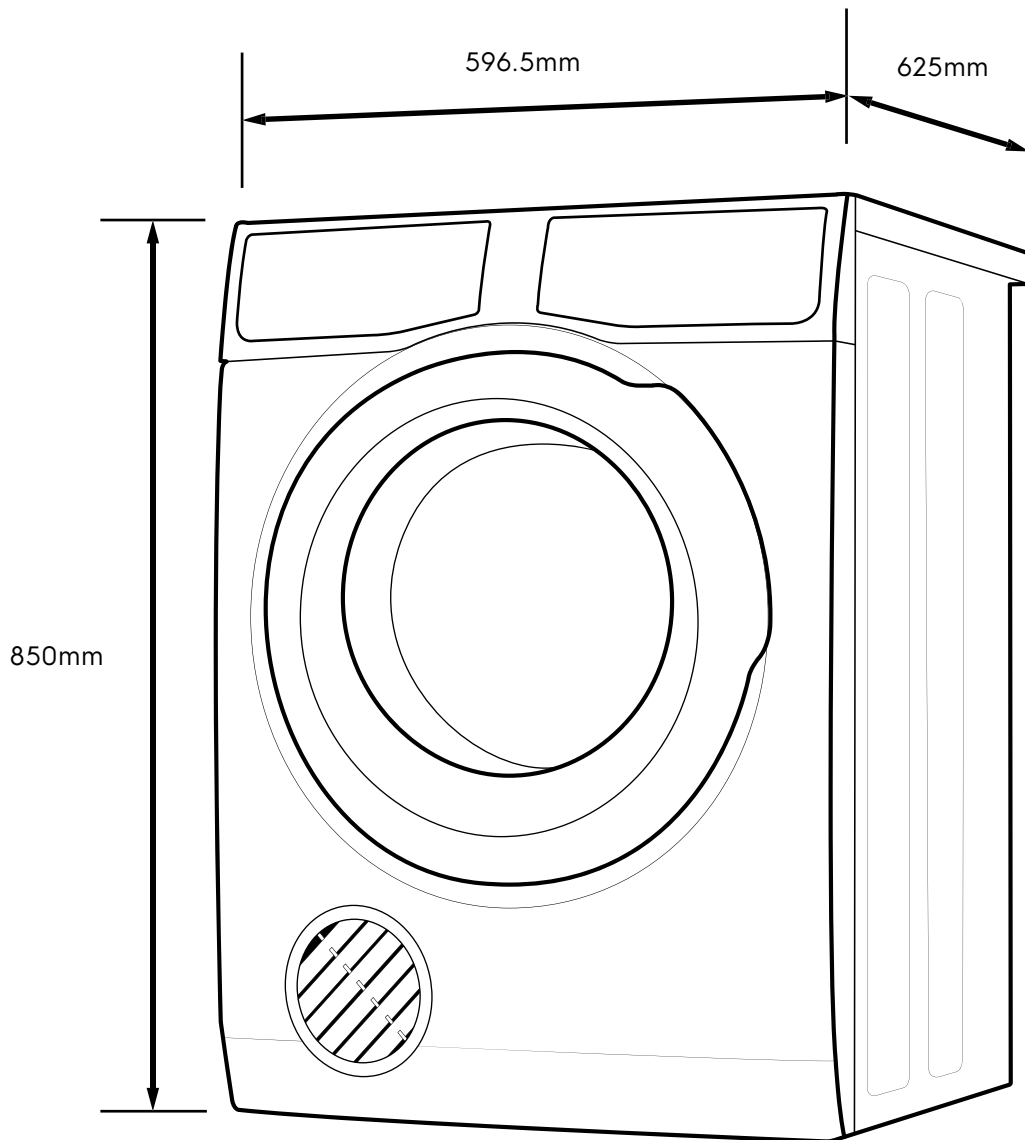

Dimension Guide

Venting Dryer

Model:
EDV705HQWA

Dimensions			
	width	depth	height
Product (mm)	596.5	625	850

Please note! Dimensions to be used as a guide only. All customers MUST refer to the user manual supplied with the product for detailed installation instructions.
© 2022 Electrolux S.E.A PTE. LTD. E_DIM_EDV705HQWA_May22