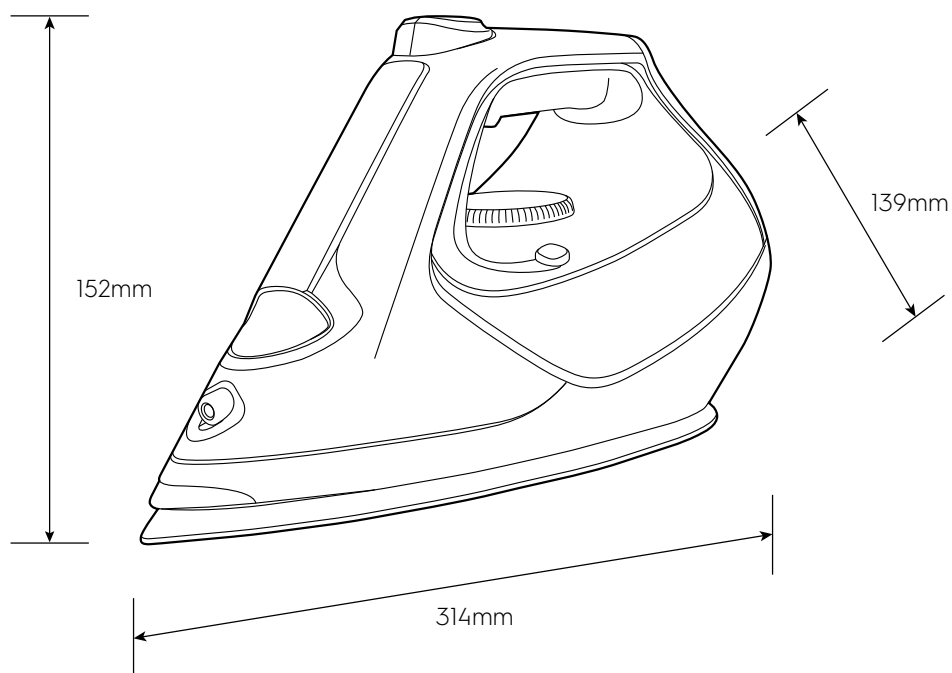

Dimension Guide

Steam Iron

Model:
E7SII-80DB (KR)

Dimensions			
	width	height	depth
Product (mm)	314	152	139

Please note! Dimensions to be used as a guide only. All customers MUST refer to the user manual supplied with the product for detailed installation instructions.