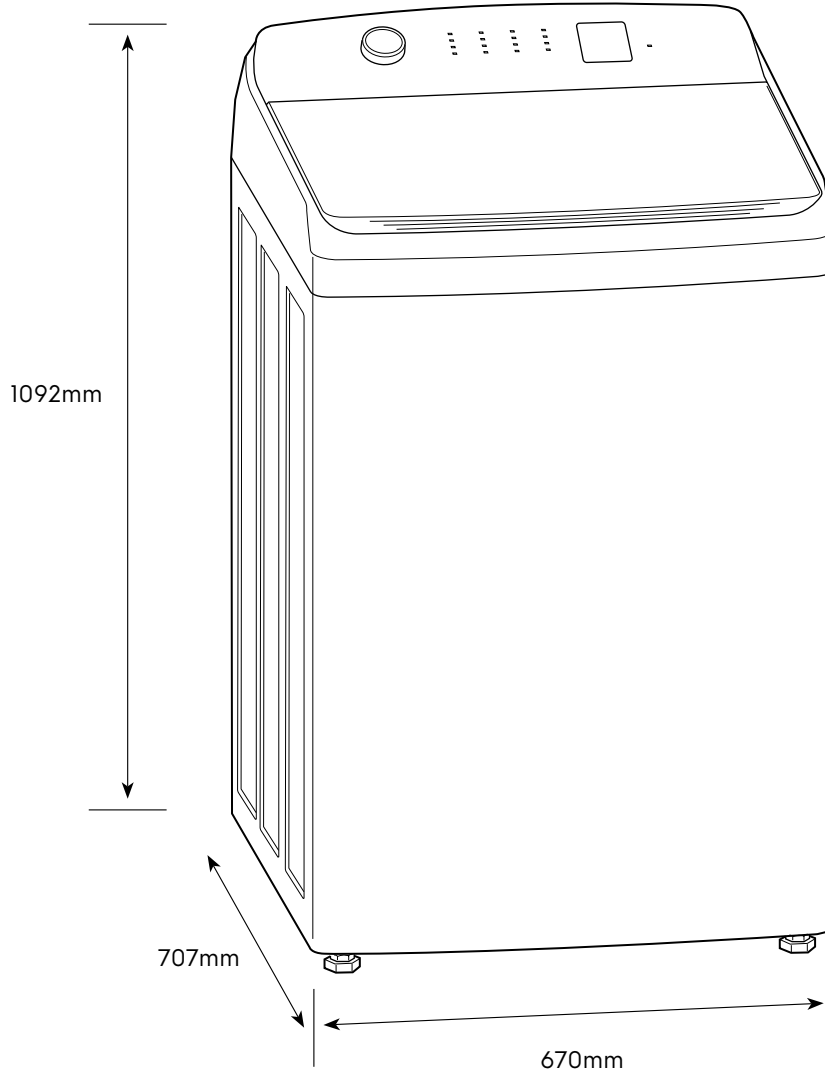

Dimension Guide

Top-load Washing Machine

Model:
EWT1474M7SA (VN)

Dimensions			
	width	height	depth
Product (mm)	670	1092	707

Please note! Dimensions to be used as a guide only. All customers MUST refer to the user manual supplied with the product for detailed installation instructions.
© 2022 Electrolux S.E.A PTE. LTD. E_DIM_EWT1474M7SA(VN)_Jan22