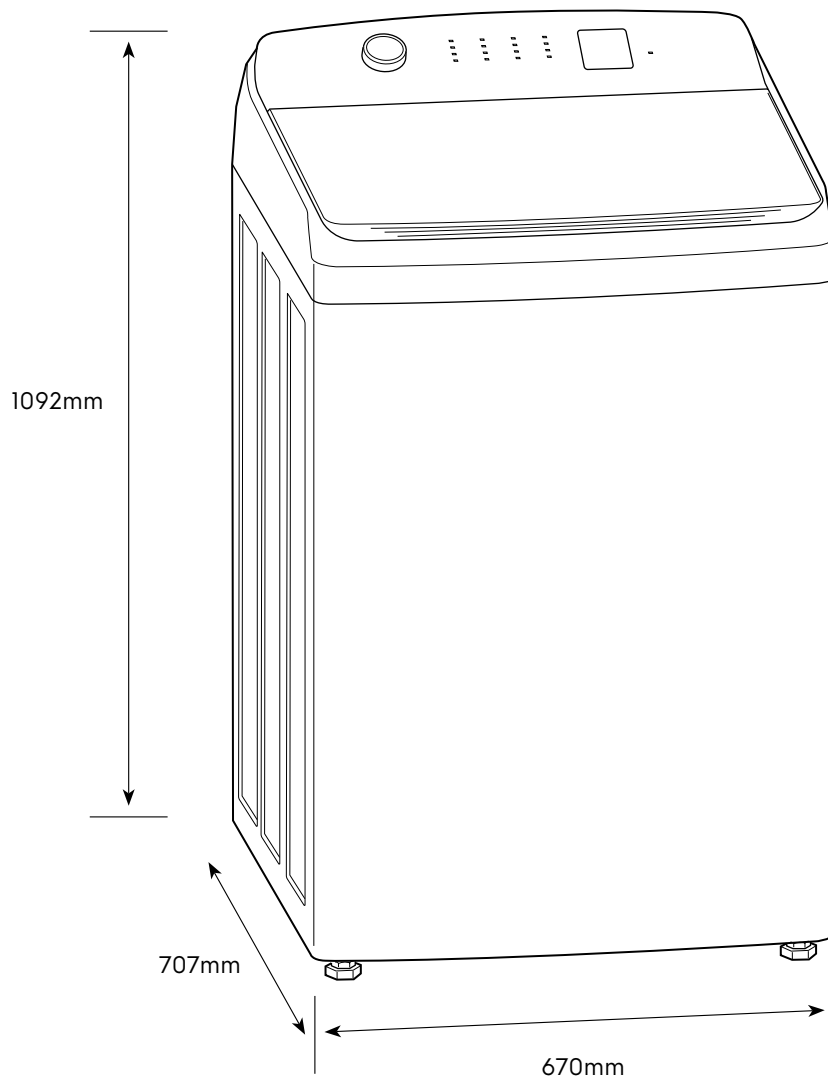

Dimension Guide

Top-load Washing Machine

Model:
EWT1274M7SA (VN)

Dimensions			
	width	height	depth
Product (mm)	670	1092	707

Please note! Dimensions to be used as a guide only. All customers MUST refer to the user manual supplied with the product for detailed installation instructions.
© 2022 Electrolux S.E.A PTE. LTD. E_DIM_EWT1274M7SA(VN)_Jan22