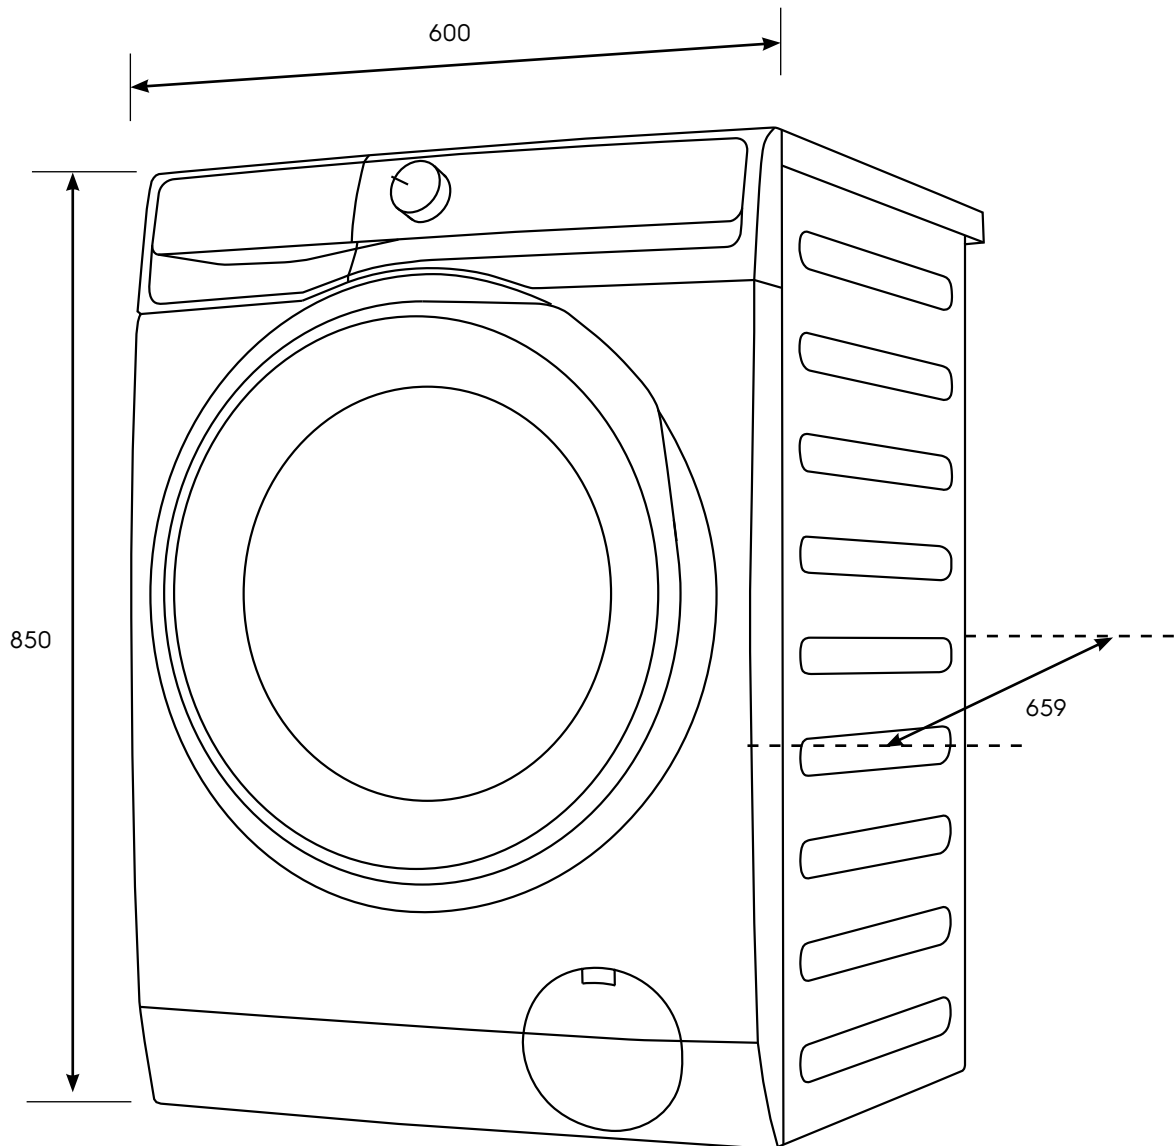

Dimension Guide

Washing machine

Model:
EWF1143R7WC

Dimensions			
	width	height	depth
Product (mm)	600	850	659

Please note! Dimensions to be used as a guide only. All customers MUST refer to the user manual supplied with the product for detailed installation instructions.