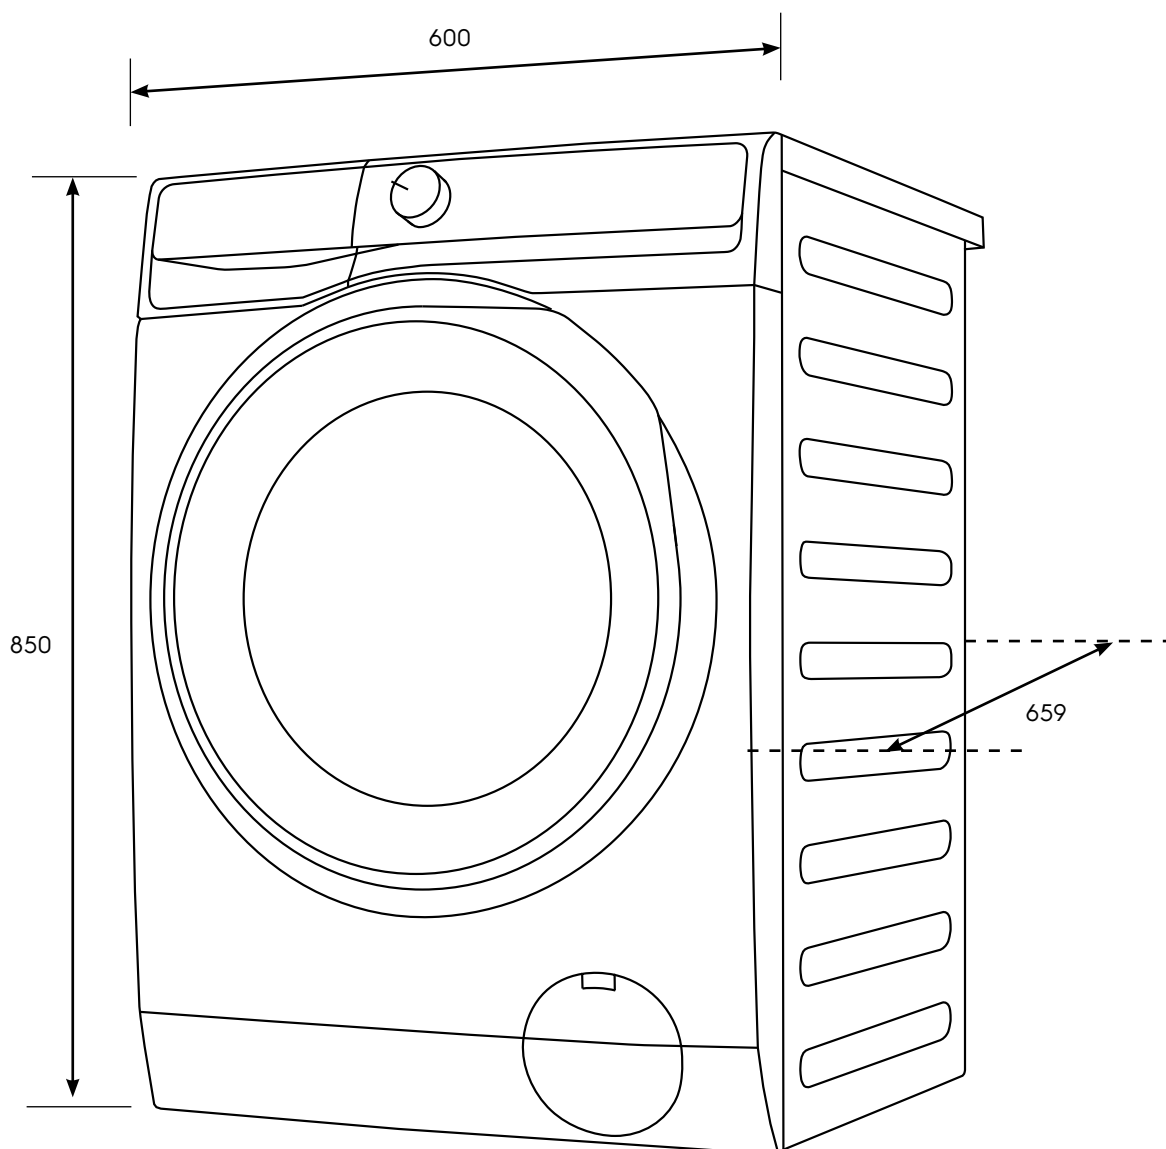

# Dimension Guide

## Washing machine

**Model:**  
EWF1143R7SC

Dimensions			
	width	height	depth
Product (mm)	600	850	659

**Please note!** Dimensions to be used as a guide only. All customers MUST refer to the user manual supplied with the product for detailed installation instructions.