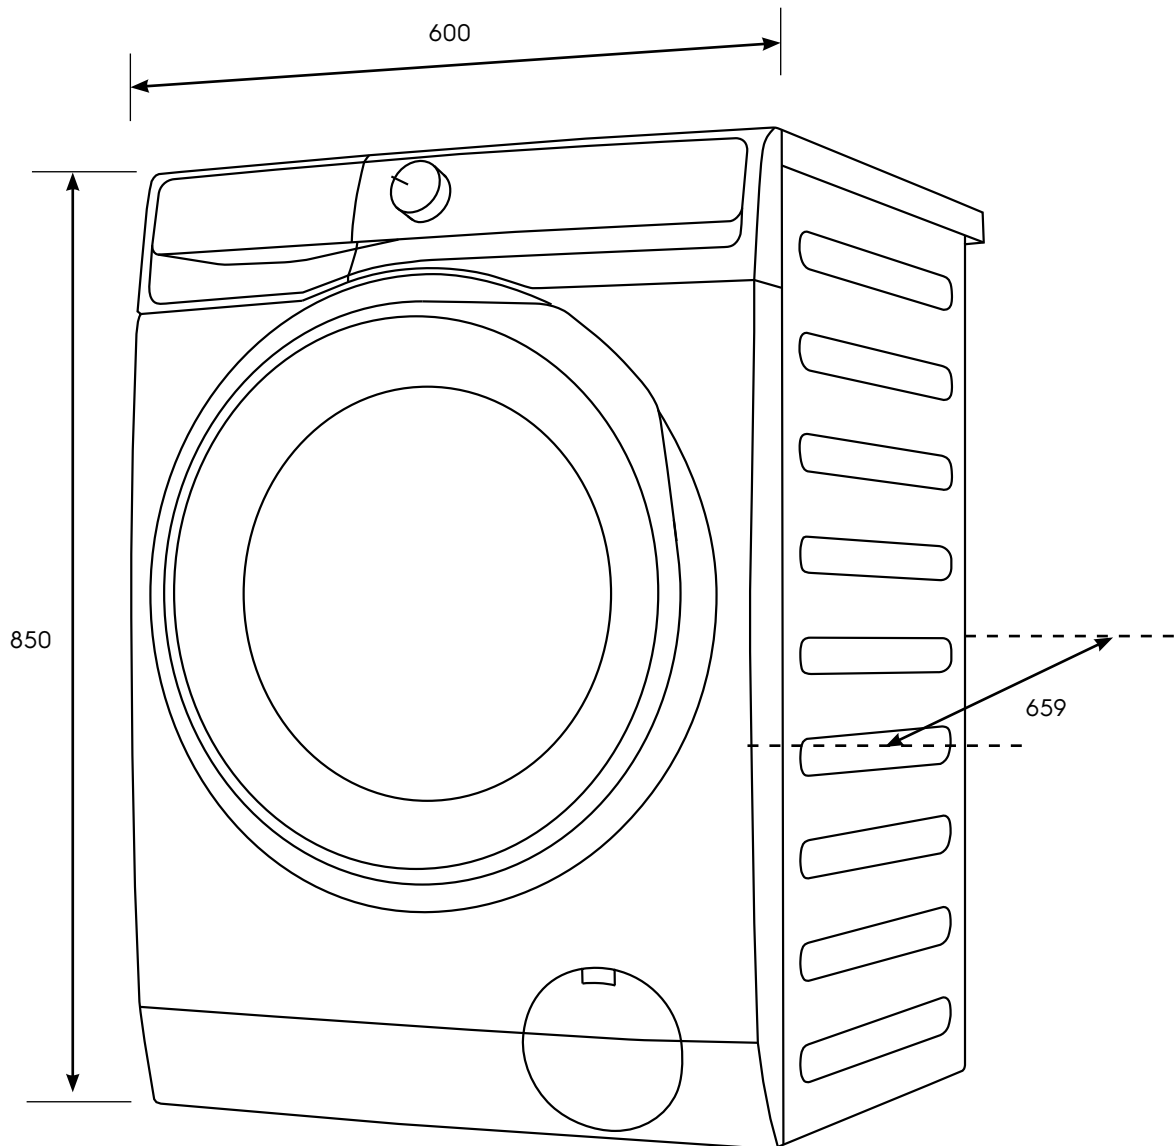

Dimension Guide

Washing machine

Model:
EWF1043R7WC

Dimensions			
	width	height	depth
Product (mm)	600	850	659

Please note! Dimensions to be used as a guide only. All customers MUST refer to the user manual supplied with the product for detailed installation instructions.