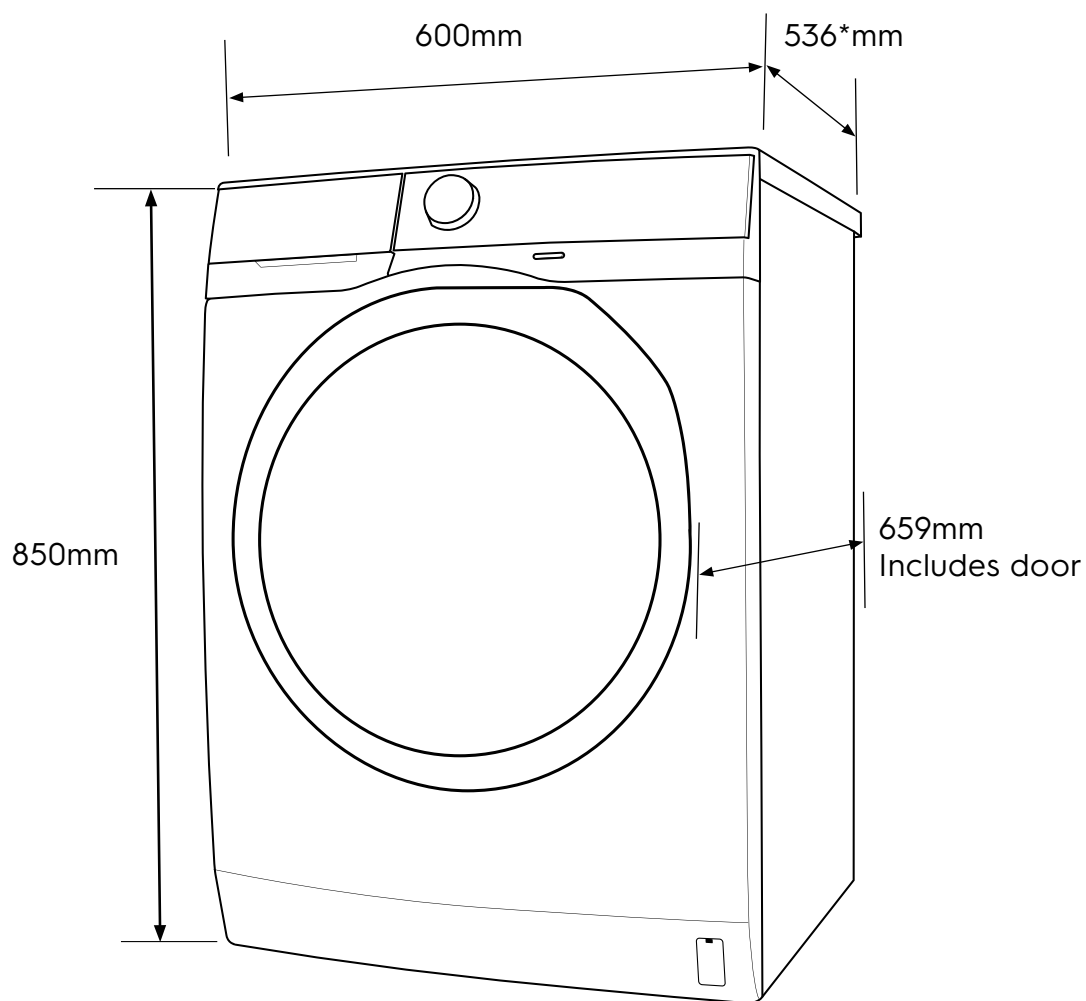

Dimension Guide

Front Load Washer

Model:
EWF1024D3WB

Dimensions

	width	height	depth
Product (mm)	600	850	536-659

*Add 20mm for the hose protrusion at the back.

Please note! Dimensions to be used as a guide only. All customers MUST refer to the user manual supplied with the product for detailed installation instructions.