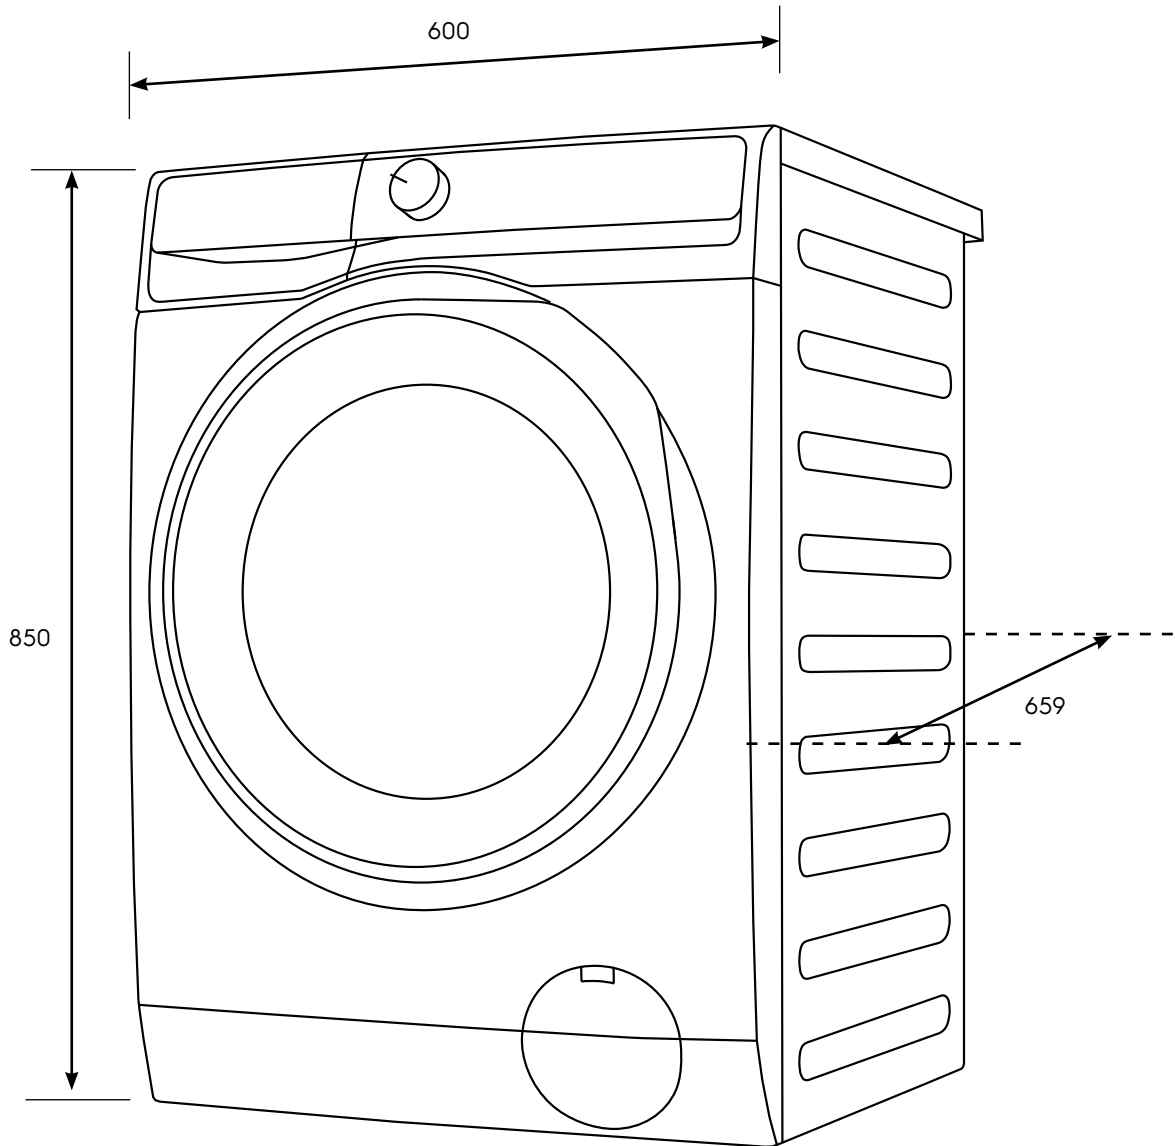

# Dimension Guide

## Front load washing machine

**Model:**  
EWF1023P5SC

Dimensions			
	width	height	depth
Product (mm)	600	850	659

**Please note!** Dimensions to be used as a guide only. All customers MUST refer to the user manual supplied with the product for detailed installation instructions.  
© 2024 Electrolux S.E.A PTE. LTD. ELX\_DIM\_EWF1023P5SC\_VN\_Mar24