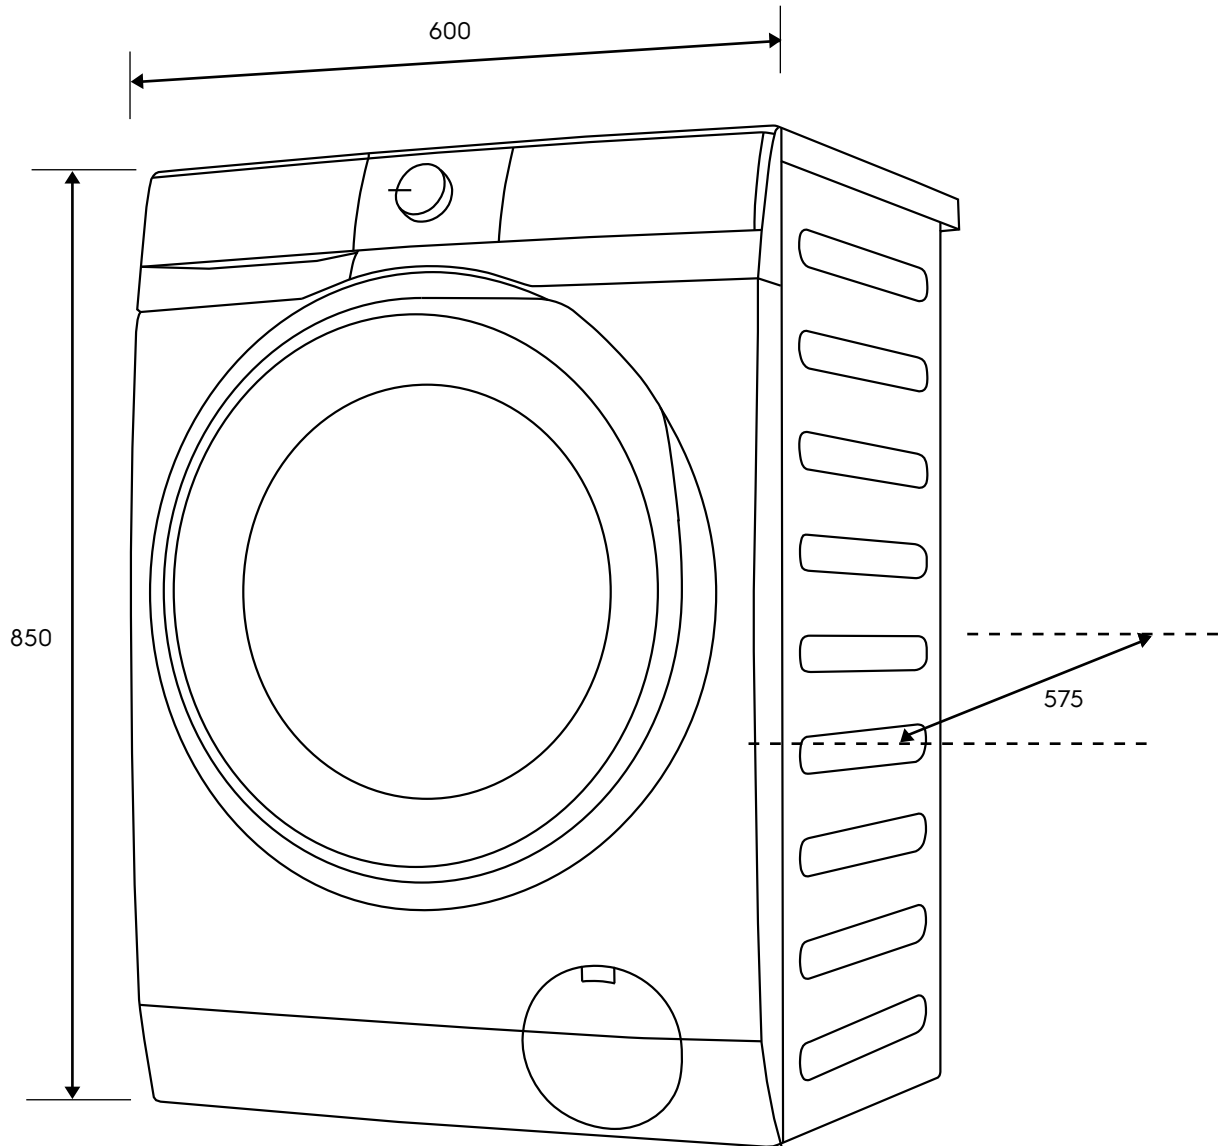

# Dimension Guide

## Washer dryer

**Model:**  
EWW9024P3WC

### Dimensions

	width	height	depth
Product (mm)	600	850	575

**Please note!** Dimensions to be used as a guide only. All customers MUST refer to the user manual supplied with the product for detailed installation instructions.