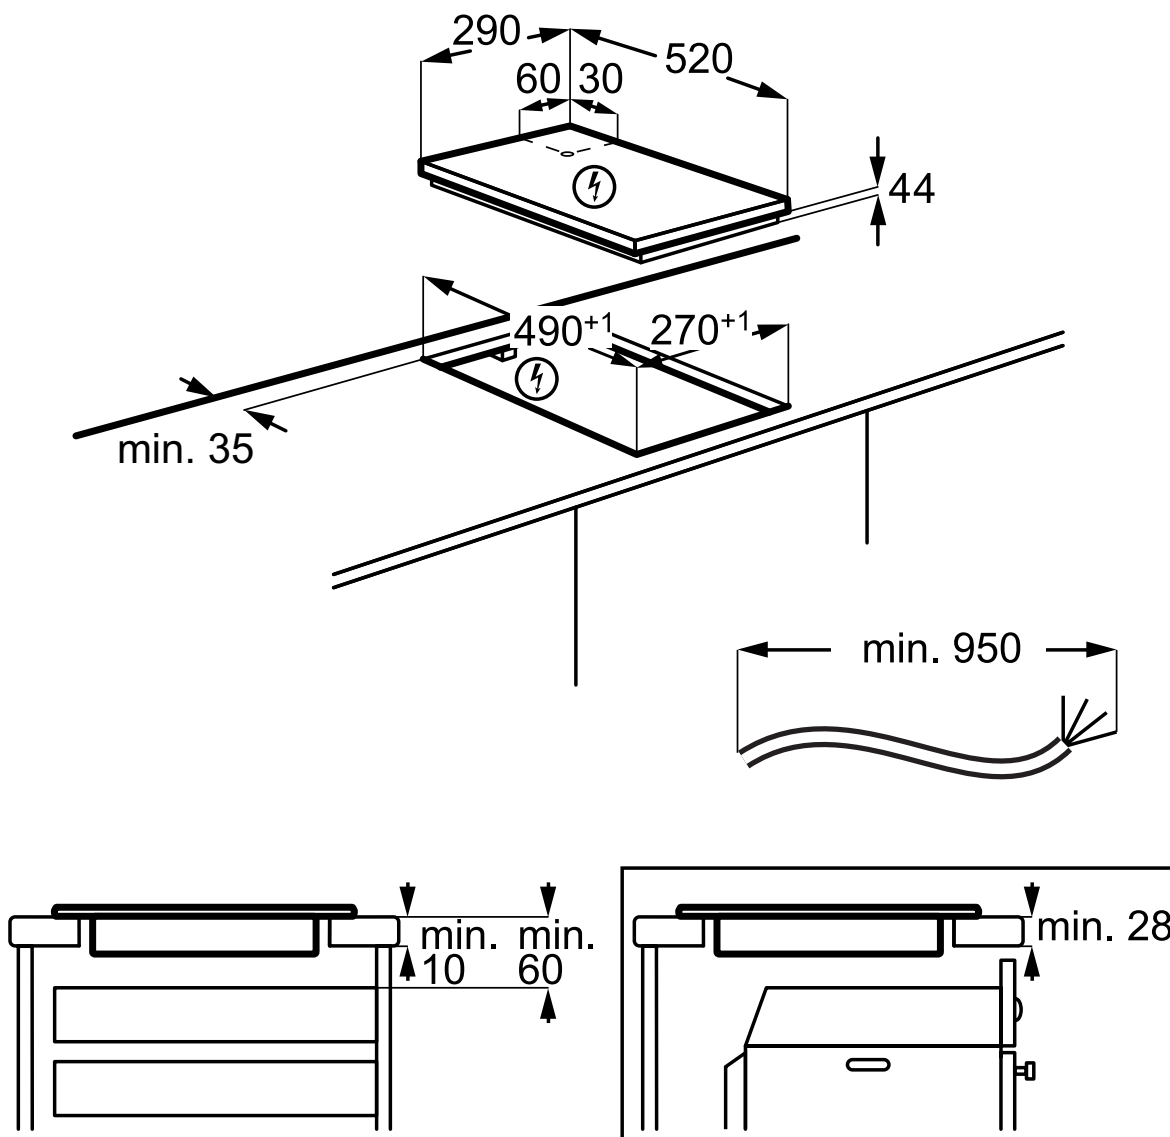

Dimension Guide

Induction hob

Model:
LIT30230C

Dimensions

	width	height	depth
Cut-out (mm)	270	-	490
Product (mm)	290	44	520

Please note! Dimensions to be used as a guide only. All customers MUST refer to the user manual supplied with the product for detailed installation instructions.