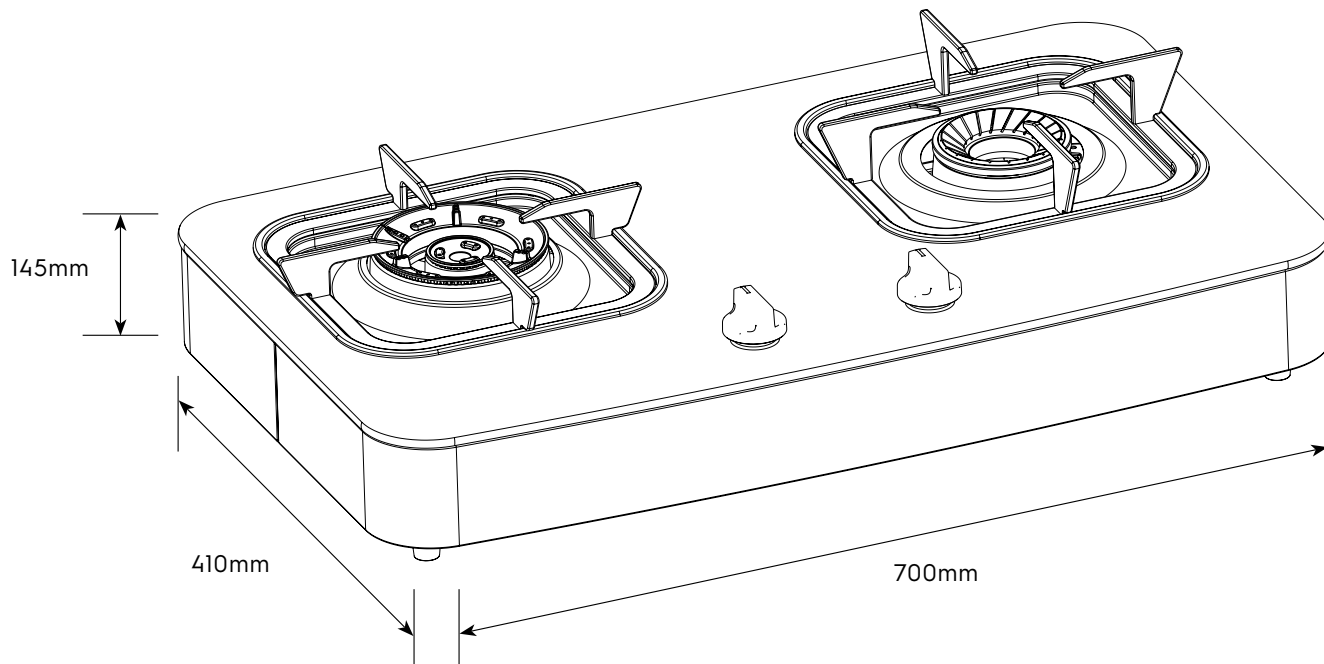

# Dimension Guide

### Dimensions

	width	height	depth
Product (mm)	700	145	410

**Please note!** Dimensions to be used as a guide only. All customers MUST refer to the user manual supplied with the product for detailed installation instructions.