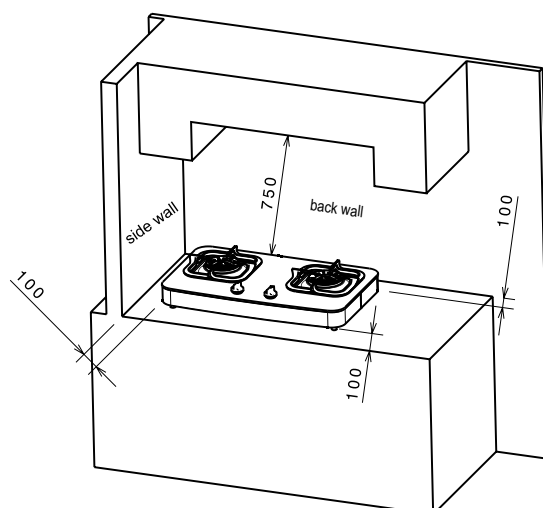

Dimension Guide

Freestanding gas hob

Model:

ETG7256GKR

Dimensions

	width	height	depth
Product (mm)	700	145	410

Please note! Dimensions to be used as a guide only. All customers MUST refer to the user manual supplied with the product for detailed installation instructions.