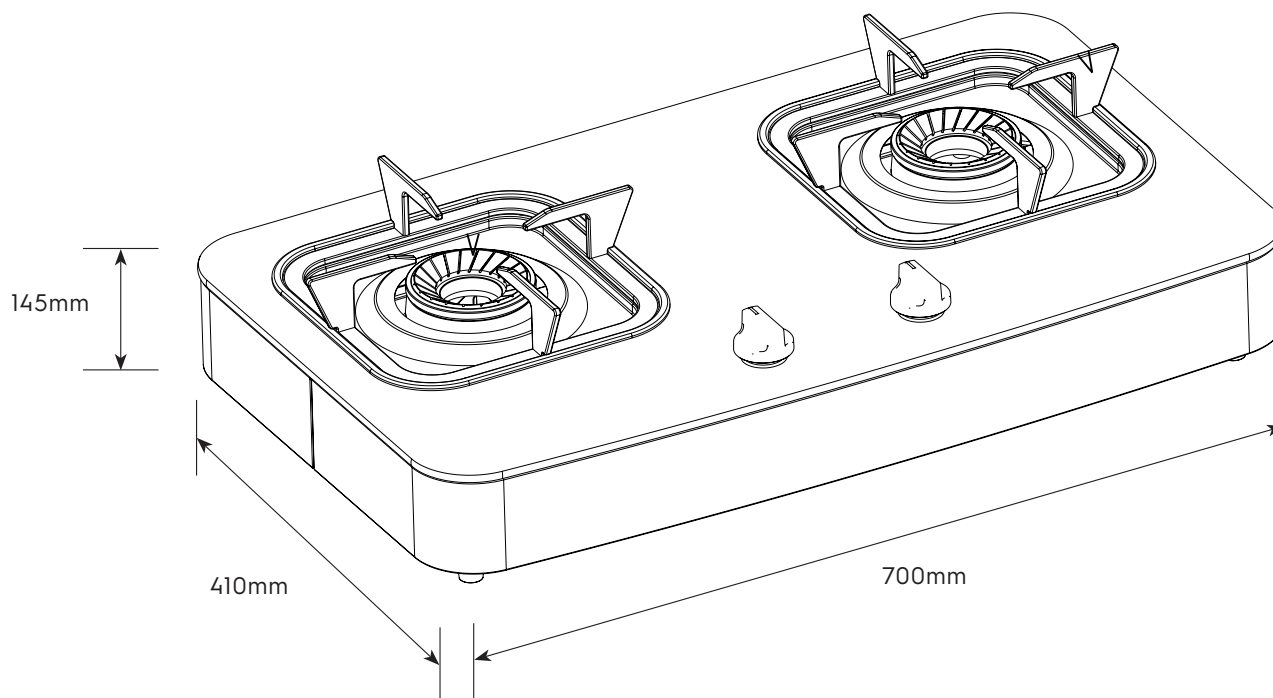

Dimension Guide

Freestanding gas hob

Model:

ETG7256GKR

Dimensions

	width	height	depth
Product (mm)	700	145	410

Please note! Dimensions to be used as a guide only. All customers MUST refer to the user manual supplied with the product for detailed installation instructions.