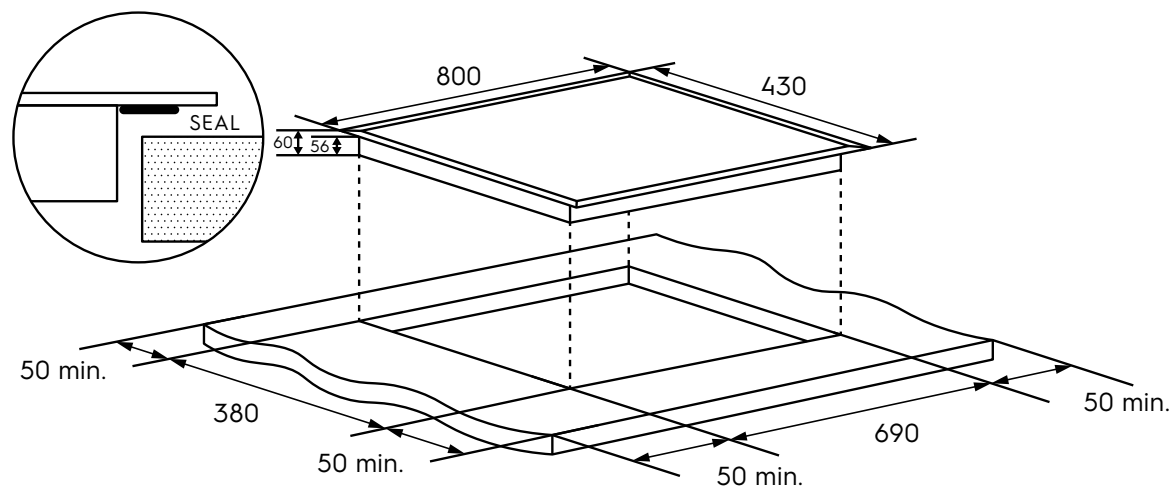

Dimension Guide

Built-in induction hob

Model:

EHI8278BF

Dimensions

	width	height	depth
Cut-out (mm)	690	56	380
Product (mm)	800	60	430

Please note! Dimensions to be used as a guide only. All customers MUST refer to the user manual supplied with the product for detailed installation instructions.