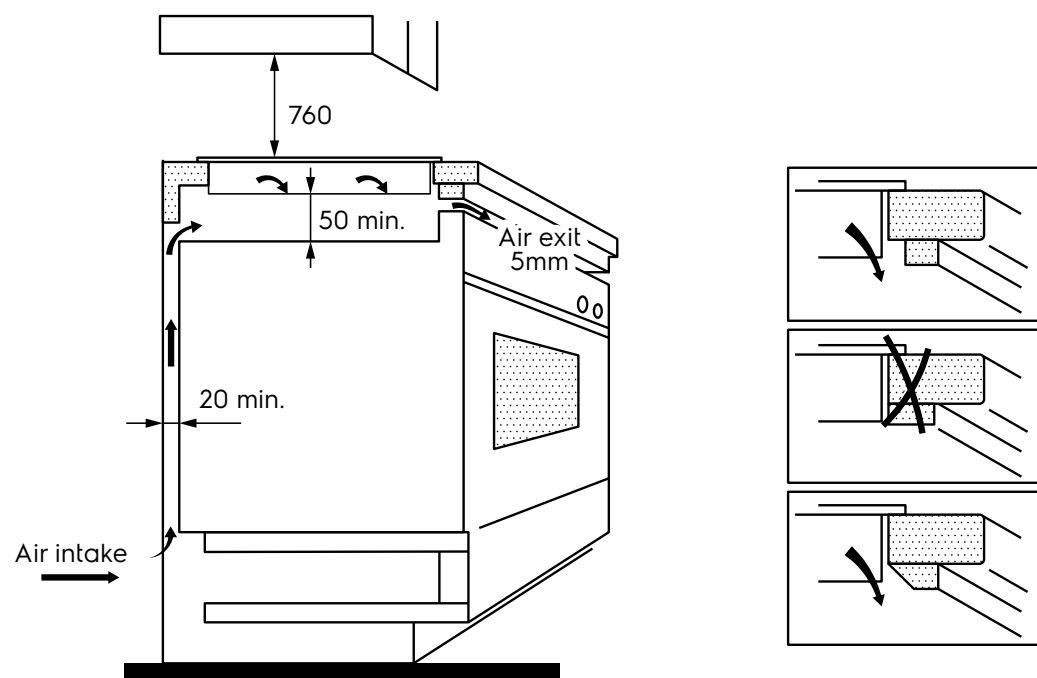

Dimension Guide

Built-in induction hob

Model:

EHI8278BF

Dimensions

	width	height	depth
Cut-out (mm)	690	56	380
Product (mm)	800	60	430

Please note! Dimensions to be used as a guide only. All customers MUST refer to the user manual supplied with the product for detailed installation instructions.