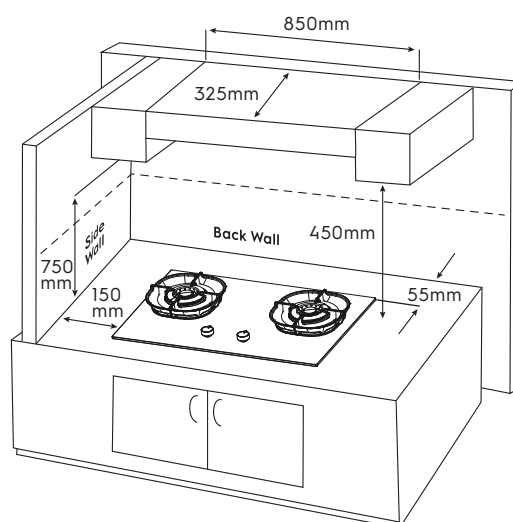

Dimension Guide

Gas Hob

Model:

EHG8236BF

Dimensions

	width	height	depth
Cut-out (mm)	630-765	64	350-465
Product (mm)	800	128	508

Cut-out dimensions (mm)	A1	A2	A3	A4	W1	W2	W3	D1	D2	D3
EHG8236BF	55	75	155	150	800	765	630	508	465	350

Please note! Dimensions to be used as a guide only. All customers MUST refer to the user manual supplied with the product for detailed installation instructions.

© 2026 Electrolux S.E.A PTE. LTD. ELX_DIM_EHG8236BF_Jan26