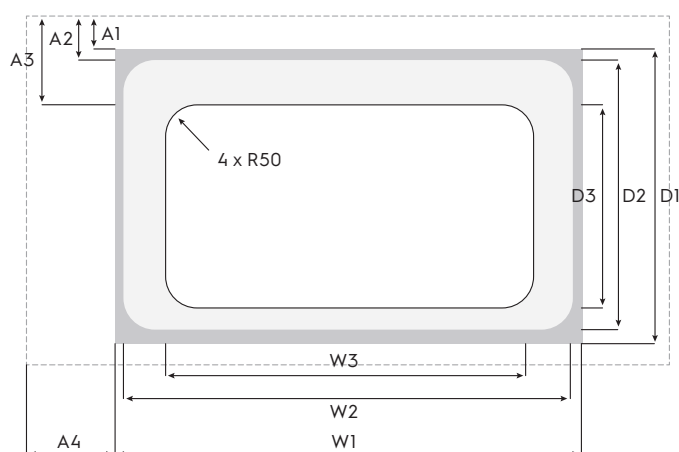

Dimension Guide

Gas Hob

Model:

EHG8236BF

Dimensions

	width	height	depth
Cut-out (mm)	630-765	64	350-465
Product (mm)	800	128	508

Cut-out dimensions (mm)	A1	A2	A3	A4	W1	W2	W3	D1	D2	D3
EHG8236BF	55	75	155	150	800	765	630	508	465	350

Please note! Dimensions to be used as a guide only. All customers MUST refer to the user manual supplied with the product for detailed installation instructions.

© 2026 Electrolux S.E.A PTE. LTD. ELX_DIM_EHG8236BF_Jan26