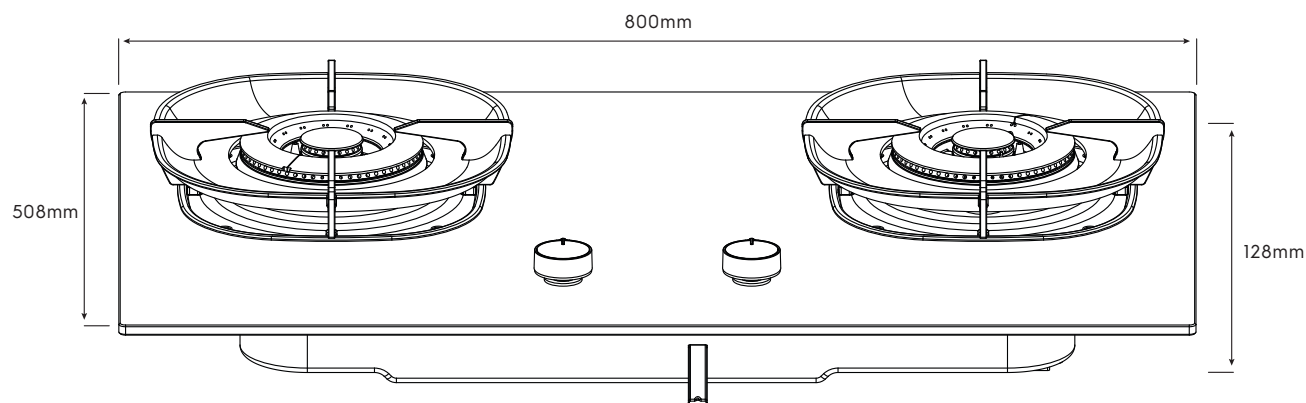

Dimension Guide

Gas Hob

Model:

EHG8236BF

Dimensions

	width	height	depth
Cut-out (mm)	630-765	64	350-465
Product (mm)	800	128	508

Cut-out dimensions (mm)	A1	A2	A3	A4	W1	W2	W3	D1	D2	D3
EHG8236BF	55	75	155	150	800	765	630	508	465	350

Please note! Dimensions to be used as a guide only. All customers MUST refer to the user manual supplied with the product for detailed installation instructions.

© 2026 Electrolux S.E.A PTE. LTD. ELX_DIM_EHG8236BF_Jan26