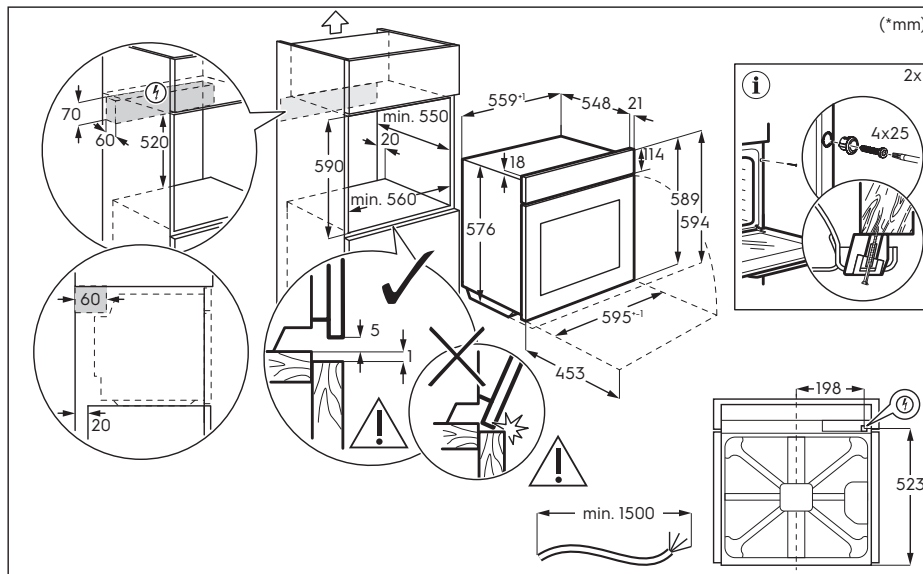

Dimension Guide

Built-in single steam oven

Model:
KODGE70X

Dimensions

	width	height	depth
Underbench (mm)	560	600	550
Cabinet (mm)	560	590	550
Product (mm)	595	594	569

Underbench

Cabinet

Please note! Dimensions to be used as a guide only. All customers MUST refer to the user manual supplied with the product for detailed installation instructions.