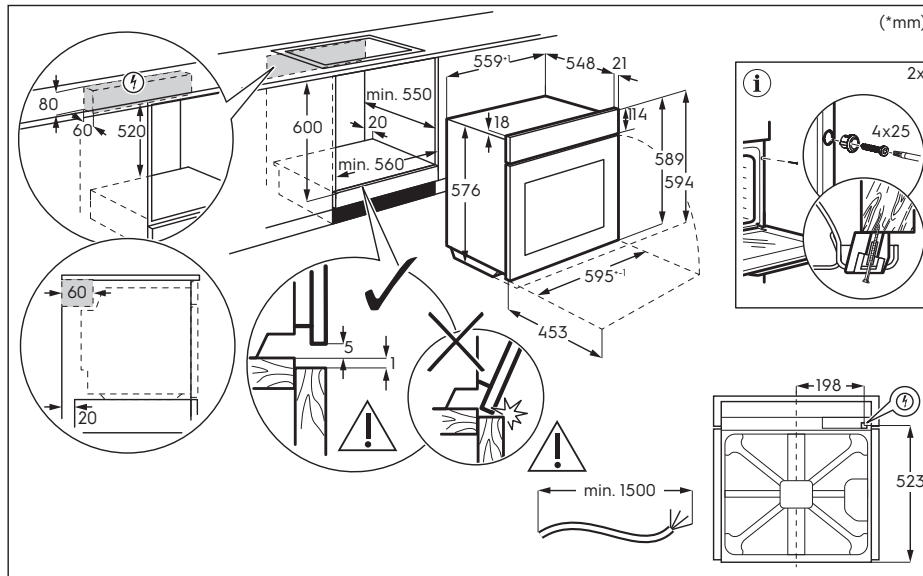

Dimension Guide

Built-in single steam oven

Model:
KODGE70X

Dimensions

	width	height	depth
Underbench (mm)	560	600	550
Cabinet (mm)	560	590	550
Product (mm)	595	594	569

Underbench

Cabinet

Please note! Dimensions to be used as a guide only. All customers MUST refer to the user manual supplied with the product for detailed installation instructions.