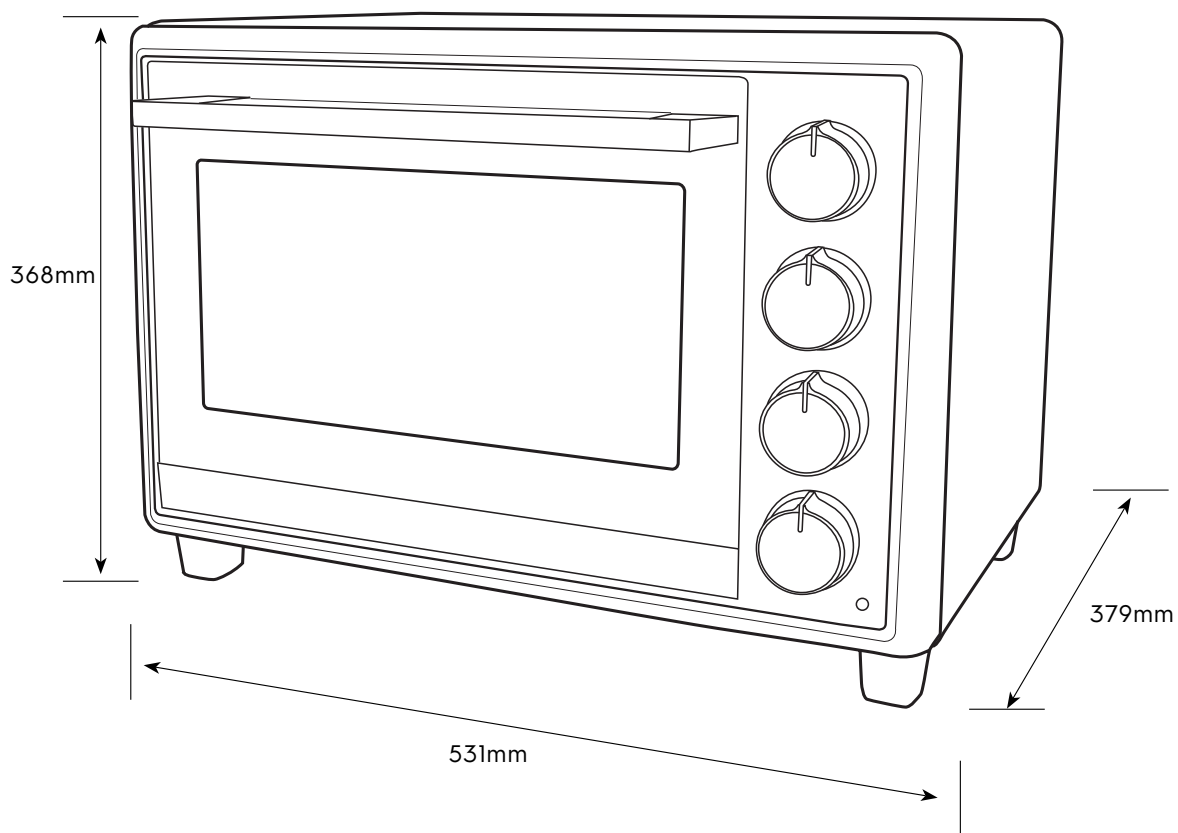

Dimension Guide

Freestanding electric oven

Model:
EOT4022XFG

Dimensions

	width	height	depth
Product (mm)	531	368	379

Please note! Dimensions to be used as a guide only. All customers MUST refer to the user manual supplied with the product for detailed installation instructions.