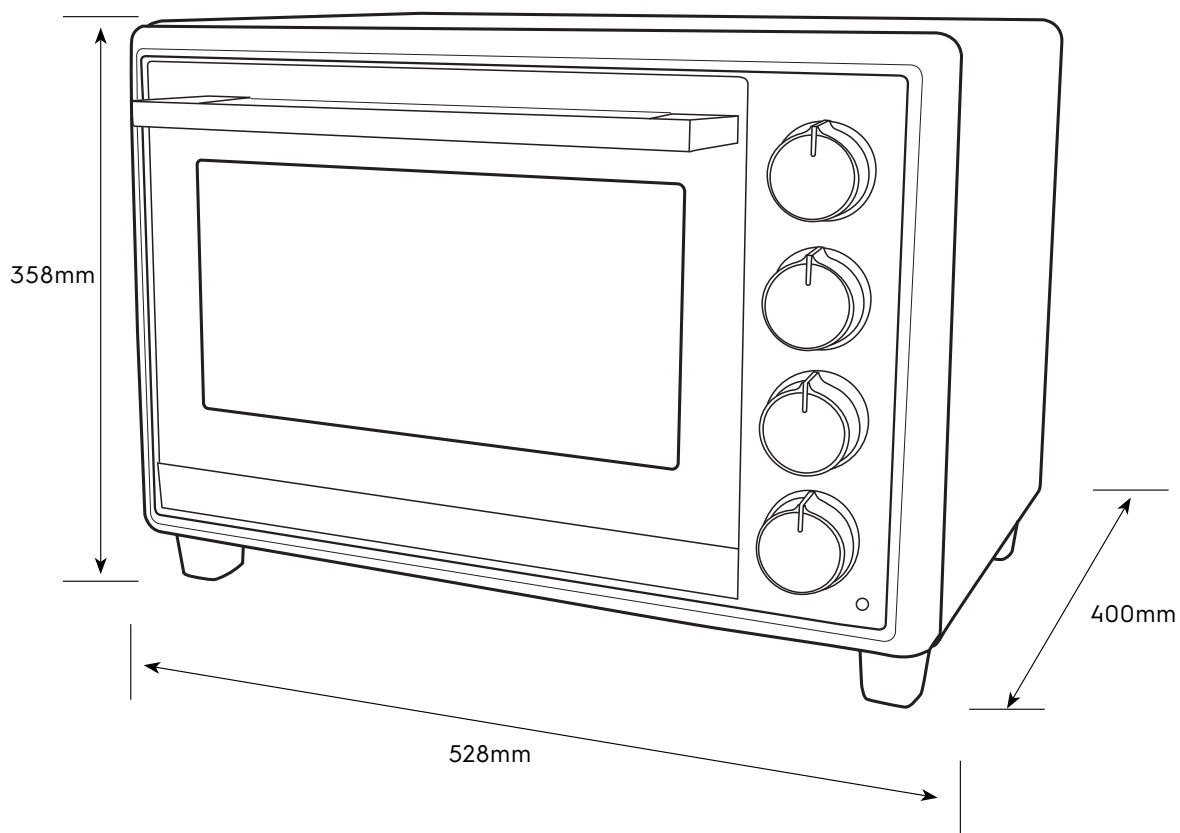

# Dimension Guide

### Dimensions

	width	height	depth
Product (mm)	528	358	400

**Please note!** Dimensions to be used as a guide only. All customers MUST refer to the user manual supplied with the product for detailed installation instructions.  
© 2022 Electrolux S.E.A PTE. LTD. E\_DIM\_EOT4022XFG\_Mar22