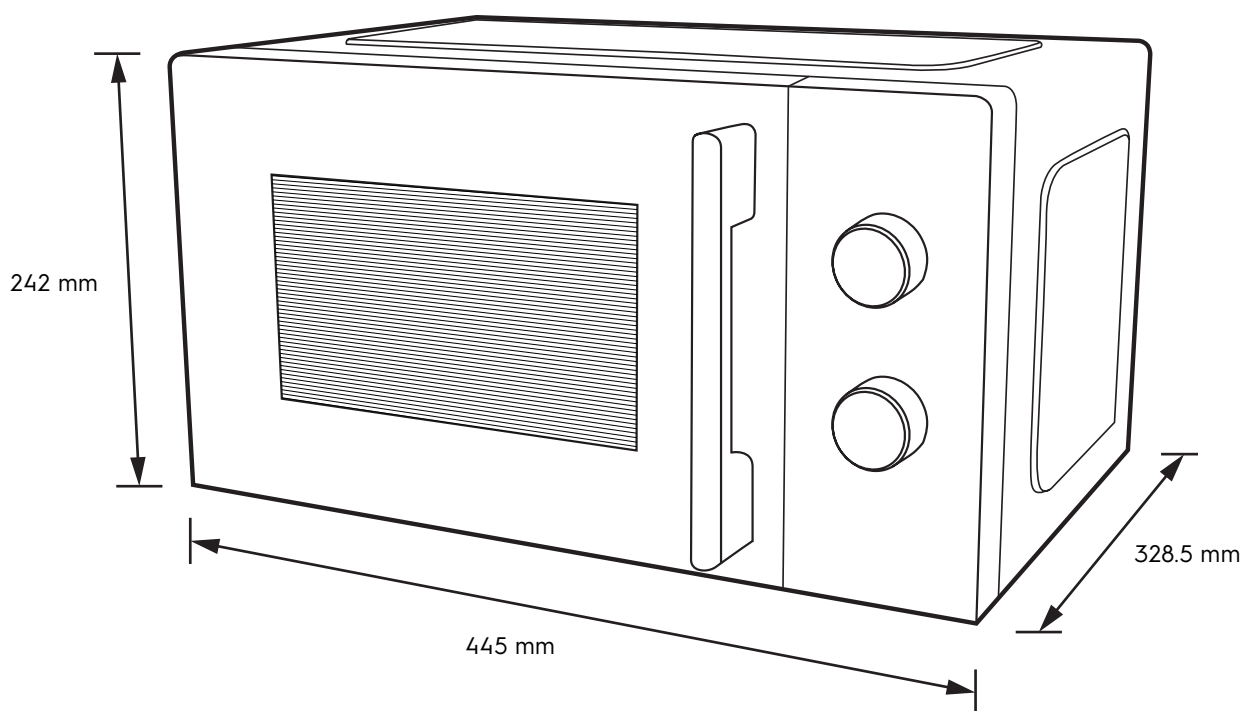

Dimension Guide

Freestanding microwave

Model:
EMM20K26PW

Dimensions

	width	height	depth
Product (mm)	445	242	328.5

Please note! Dimensions to be used as a guide only. All customers MUST refer to the user manual supplied with the product for detailed installation instructions.