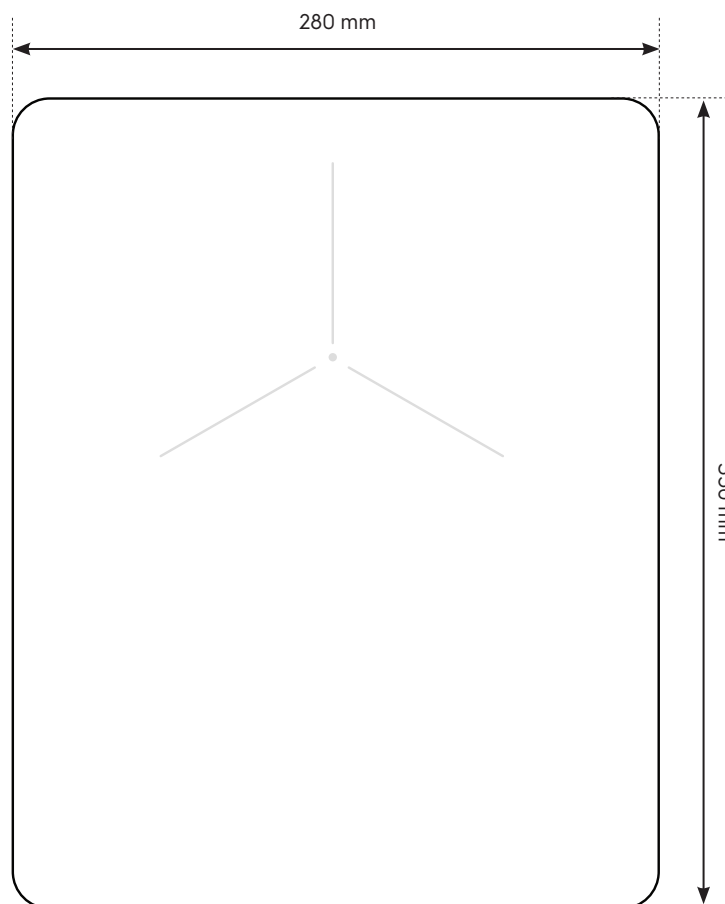

Dimension Guide

Freestanding induction hob

Model:
ETIS457CGB

Dimensions			
	width	height	depth
Product (mm)	280	45	350

Please note! Dimensions to be used as a guide only. All customers MUST refer to the user manual supplied with the product for detailed installation instructions.