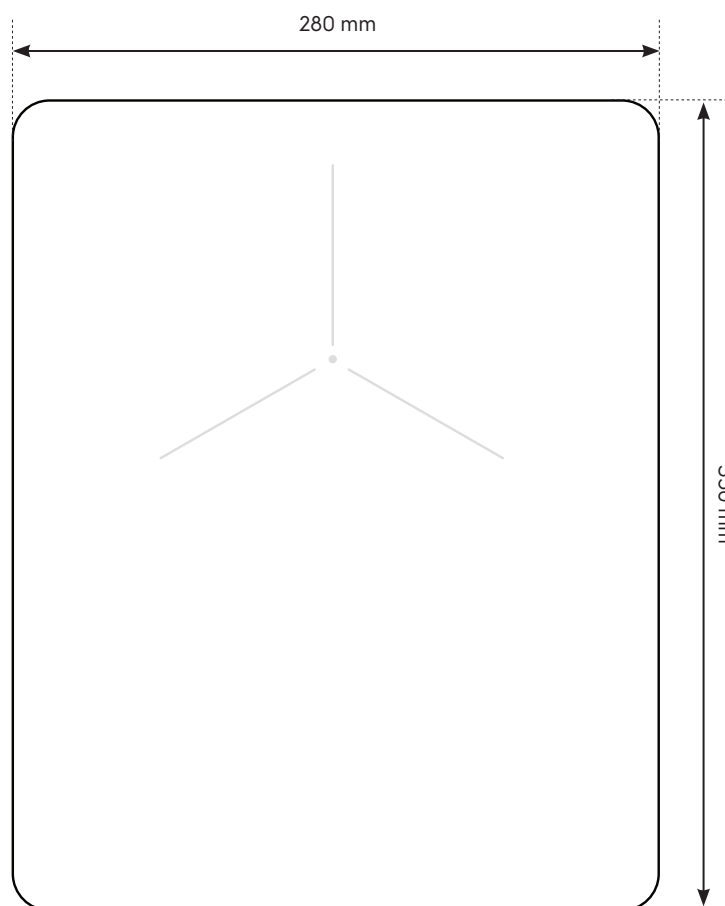

# Dimension Guide

## Freestanding induction hob

**Model:**  
ETIS453CGA

Dimensions			
	width	height	depth
Product (mm)	280	45	350

**Please note!** Dimensions to be used as a guide only. All customers MUST refer to the user manual supplied with the product for detailed installation instructions.