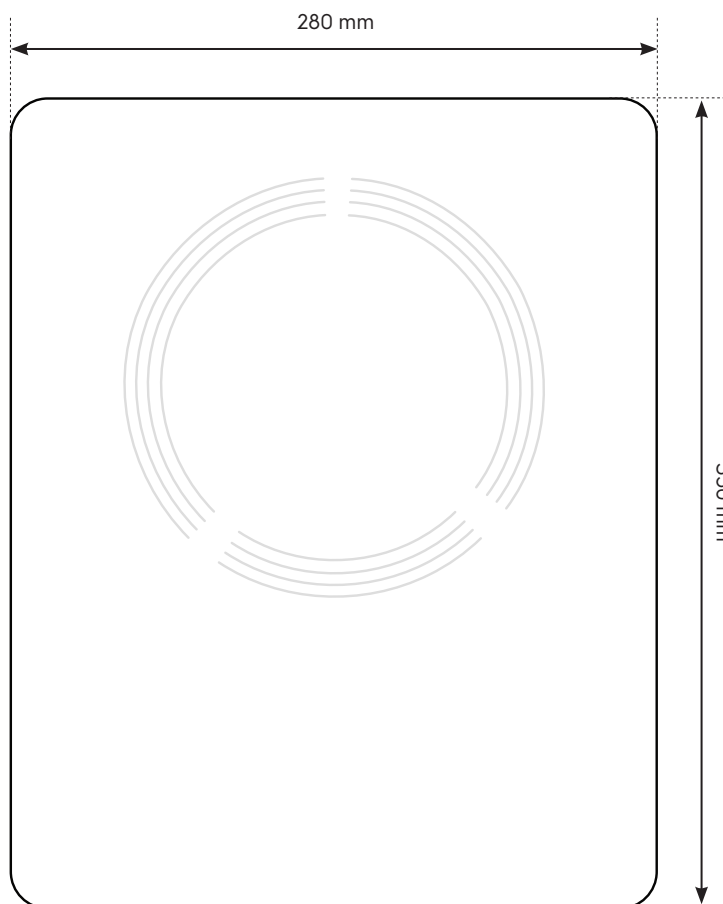

Dimension Guide

Freestanding induction hob

Model:
ETIS450RGAE

Dimensions			
	width	height	depth
Product (mm)	280	45	350

Please note! Dimensions to be used as a guide only. All customers MUST refer to the user manual supplied with the product for detailed installation instructions.