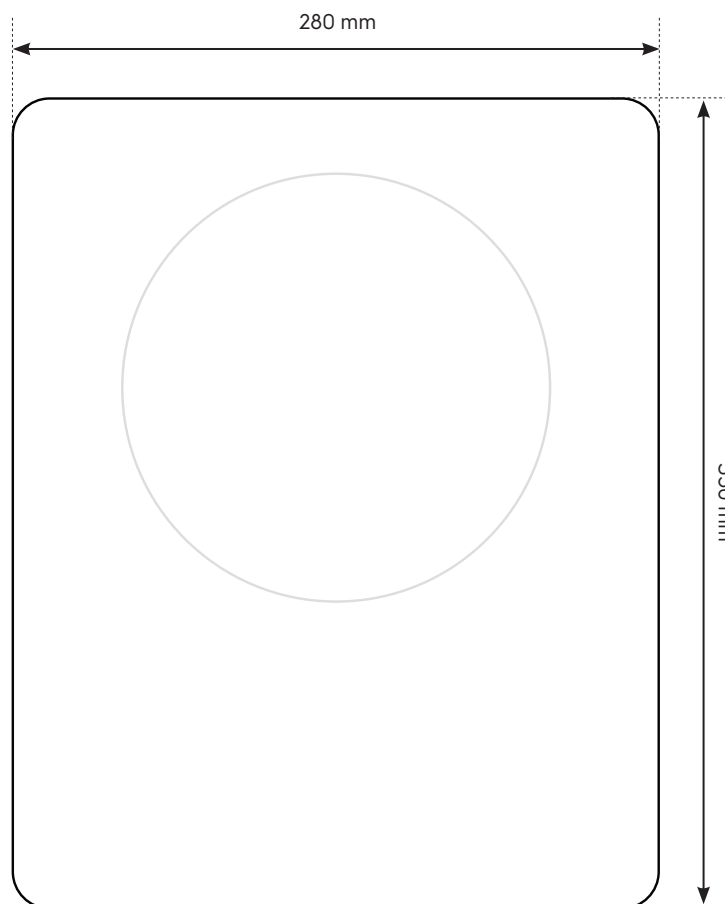

Dimension Guide

Freestanding induction hob

Model:
ETIS450RGA

Dimensions			
	width	height	depth
Product (mm)	280	45	350

Please note! Dimensions to be used as a guide only. All customers MUST refer to the user manual supplied with the product for detailed installation instructions.
© 2026 Electrolux S.E.A. PTE. LTD. ELX_DIM_ETIS450RGA_Apr26