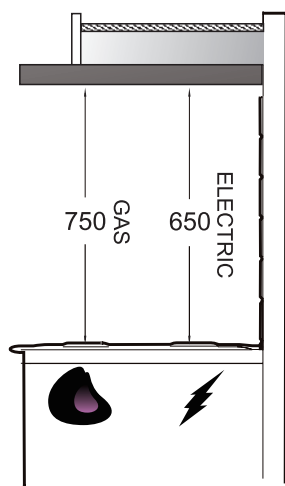

# Dimension Guide

### Dimensions

	width	height	depth
Product (mm)	698	122	424

### Distance from gas or electric hob

**Please note!** Dimensions to be used as a guide only. All customers MUST refer to the user manual supplied with the product for detailed installation instructions.