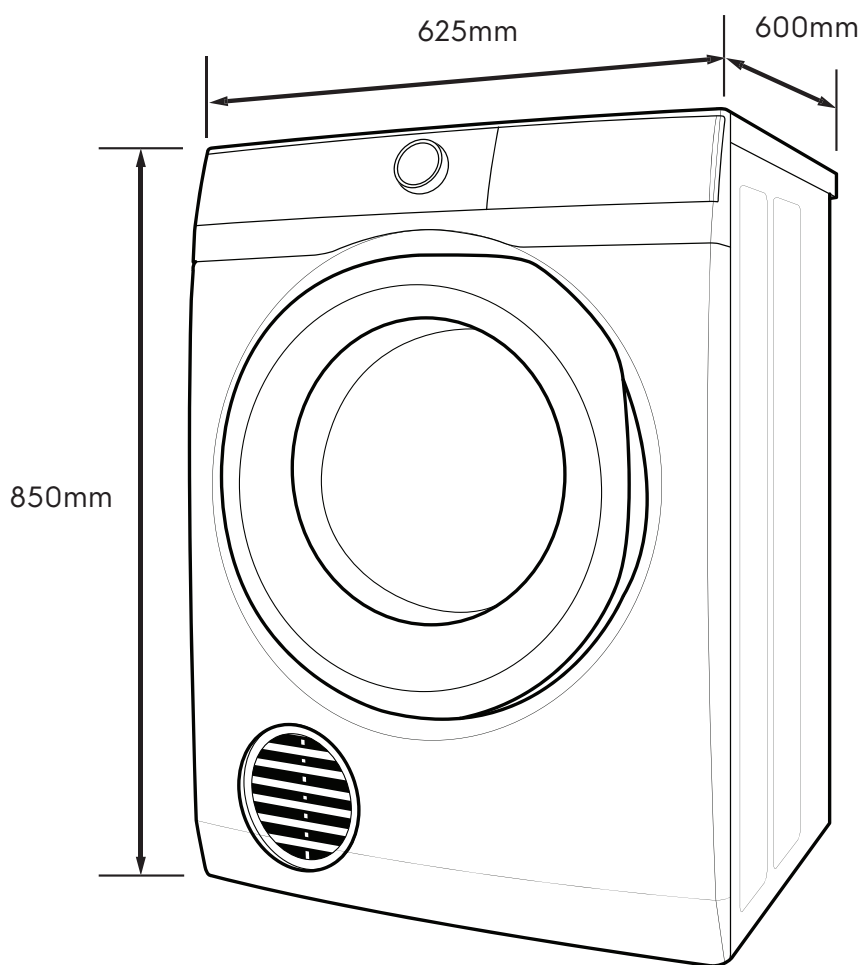

Dimension Guide

Vented Dryer

Model:
EDS904H3WC

Please note! Dimensions to be used as a guide only. All customers MUST refer to the user manual supplied with the product for detailed installation instructions.

© 2024 Electrolux S.E.A PTE. LTD. ELX_DIM_EDS904H3WC_VN_Jul24