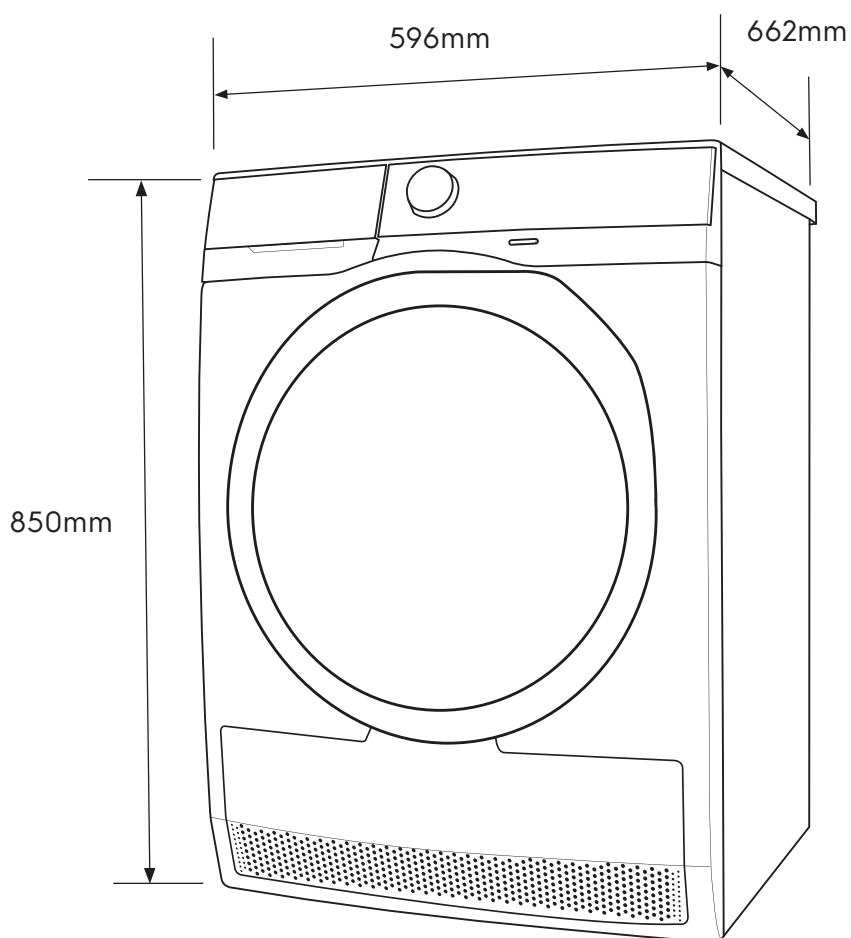

# Dimension Guide

## Heat Pump Dryer

**Model:**  
EDH902R9SC

### Dimensions

	width	height	depth
Product (mm)	596	850	662

**Please note!** Dimensions to be used as a guide only. All customers MUST refer to the user manual supplied with the product for detailed installation instructions.