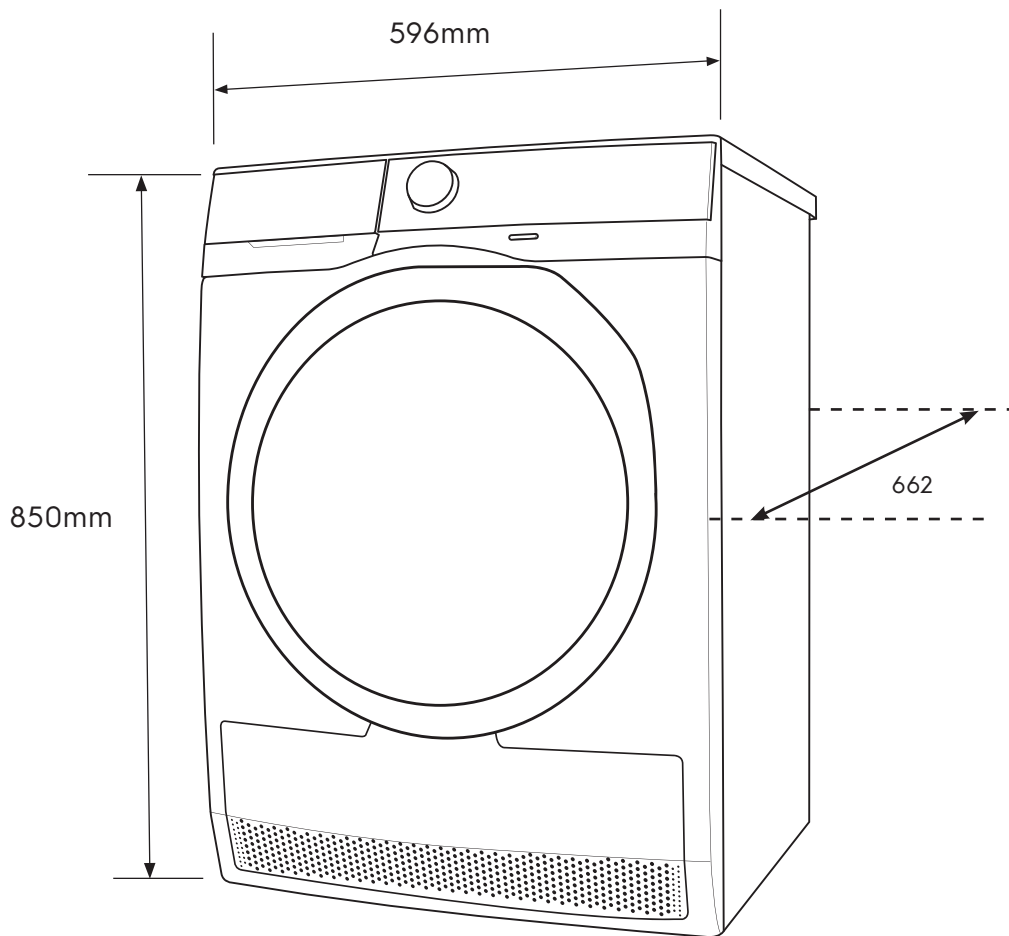

Dimension Guide

Heat Pump Dryer

Model:
EDH803J5WCR

Dimensions			
	width	height	depth
Product (mm)	596	850	662

Please note! Dimensions to be used as a guide only. All customers MUST refer to the user manual supplied with the product for detailed installation instructions.