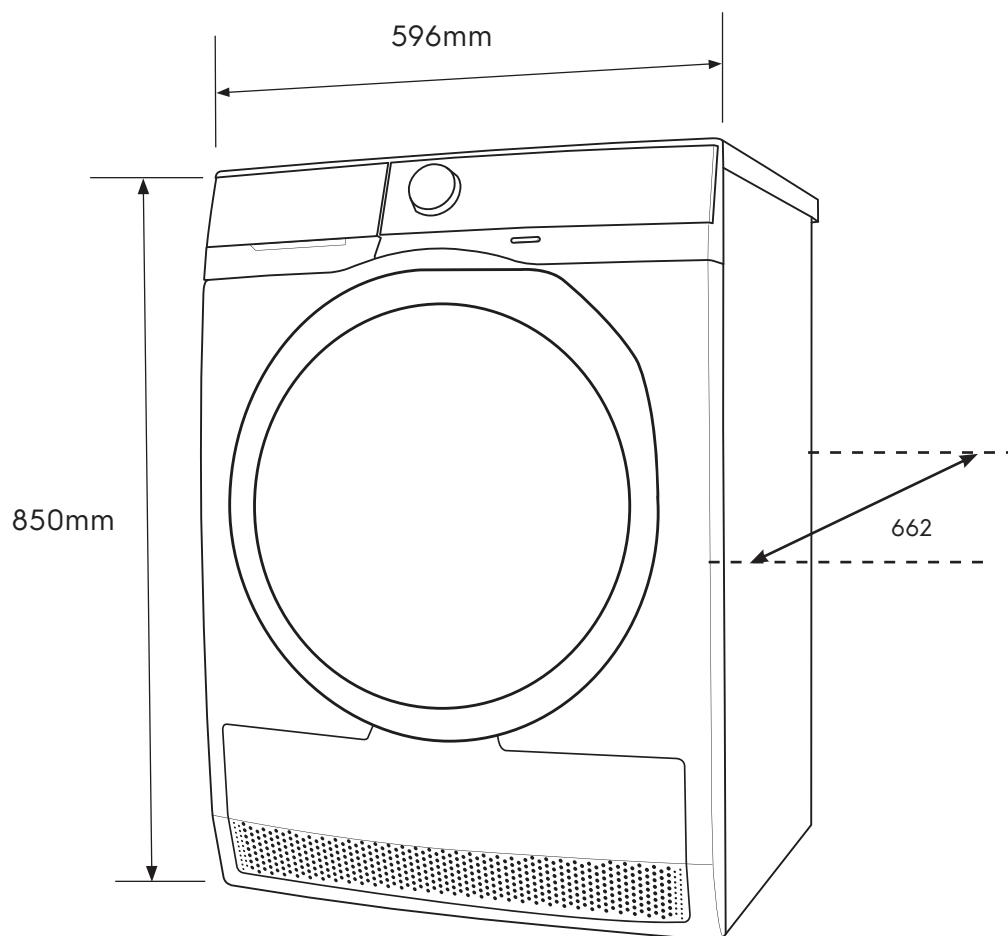

Dimension Guide

Heat Pump Dryer

Model:
EDH803J5SCR

Dimensions			
	width	height	depth
Product (mm)	596	850	662

Please note! Dimensions to be used as a guide only. All customers MUST refer to the user manual supplied with the product for detailed installation instructions.