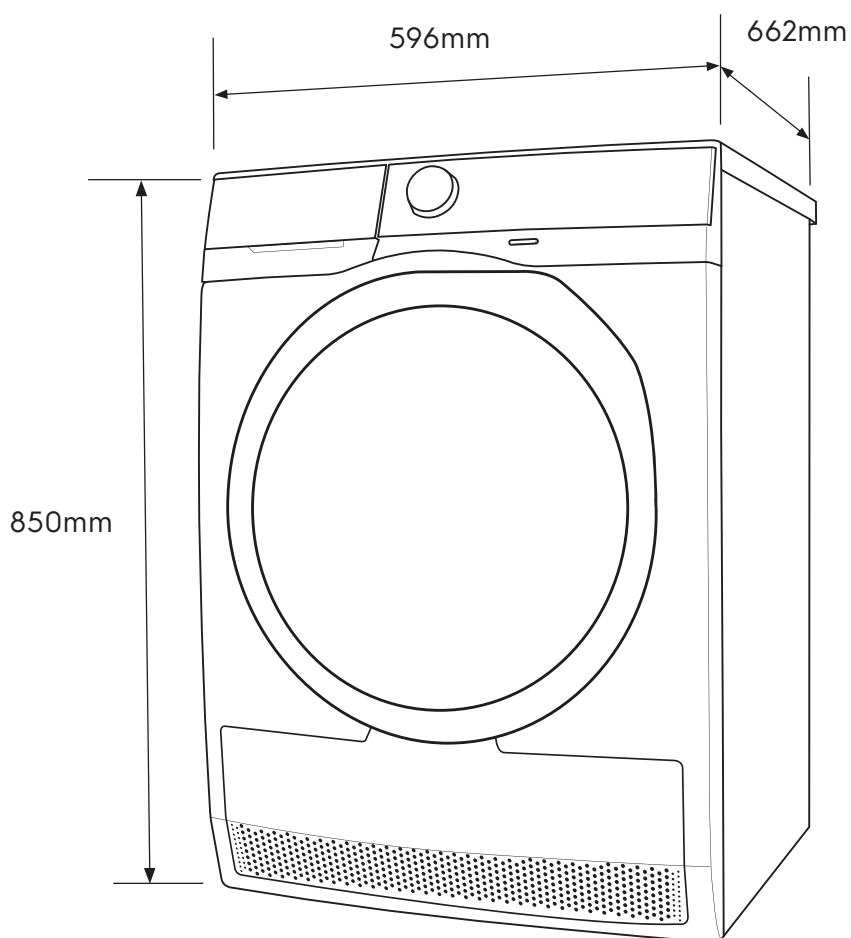

# Dimension Guide

## Heat Pump Dryer

**Model:**  
EDH803J5SC

### Dimensions

	width	height	depth
Product (mm)	596	850	662

**Please note!** Dimensions to be used as a guide only. All customers MUST refer to the user manual supplied with the product for detailed installation instructions.