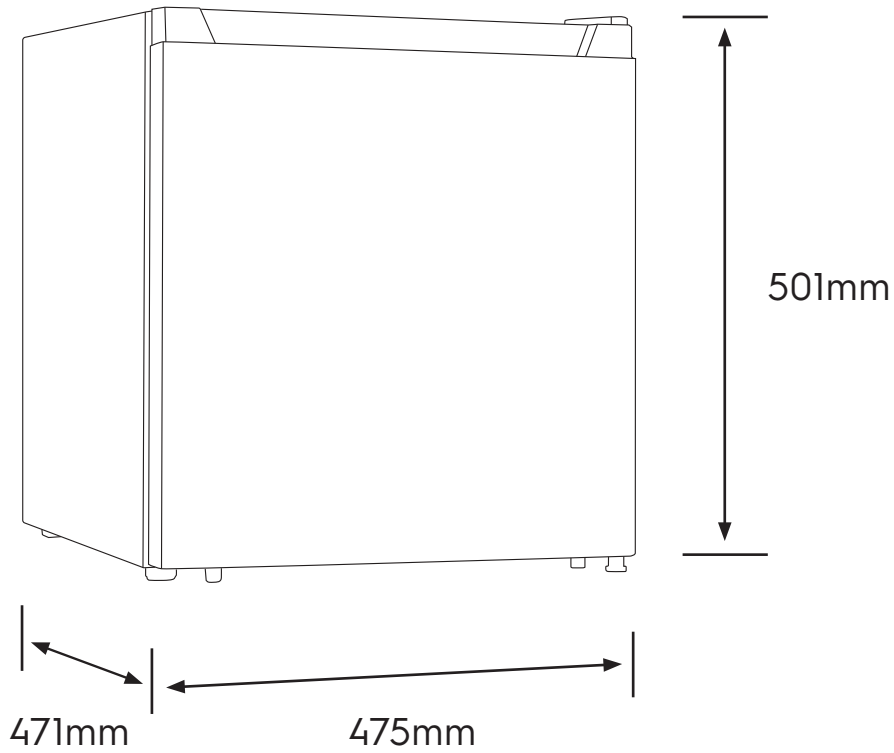

Dimension Guide

Mini Fridge

Model:

EUM0500AD

Please note! Dimensions to be used as a guide only. All customers MUST refer to the user manual supplied with the product for detailed installation instructions.

© 2021 Electrolux S.E.A PTE. LTD. E_DIM_EUM0500AD_Oct21