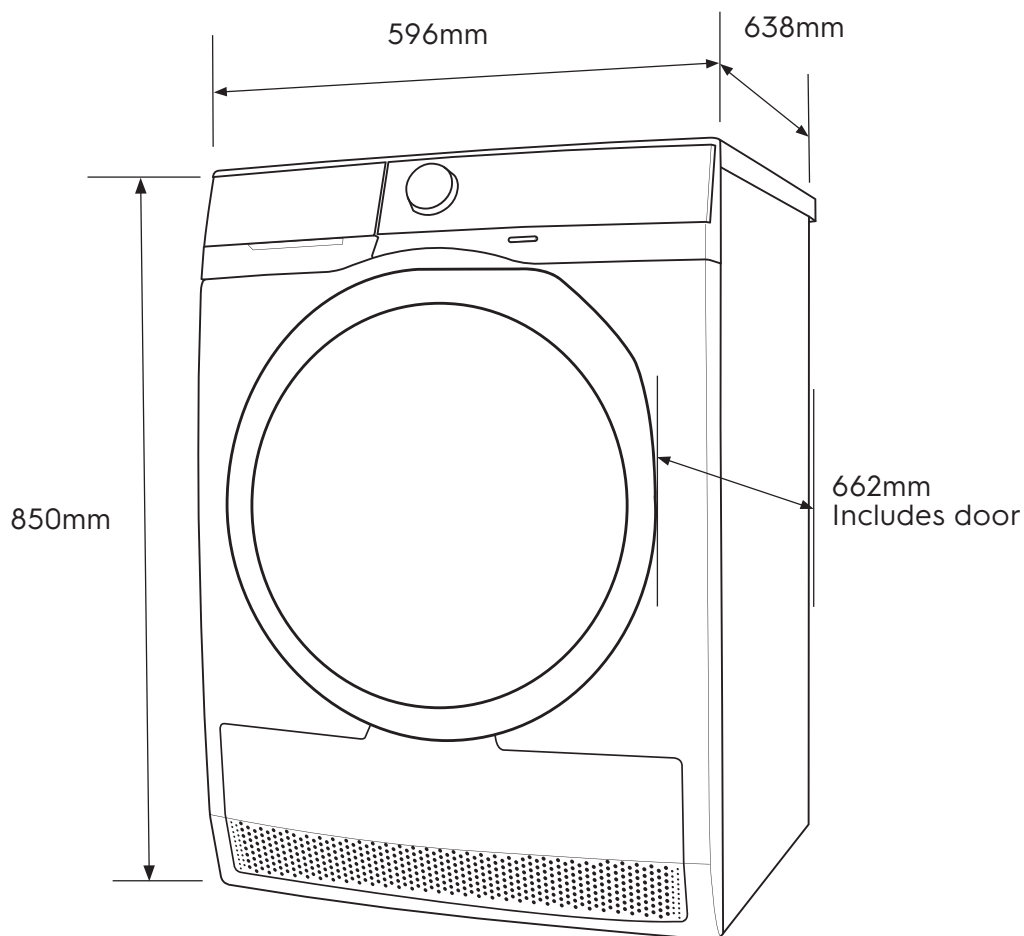

Dimension Guide

Heat Pump Dryer

Model:
EDH803Q7WB

Dimensions

	width	height	depth
Product (mm)	596	850	638

Please note! Dimensions to be used as a guide only. All customers MUST refer to the user manual supplied with the product for detailed installation instructions.