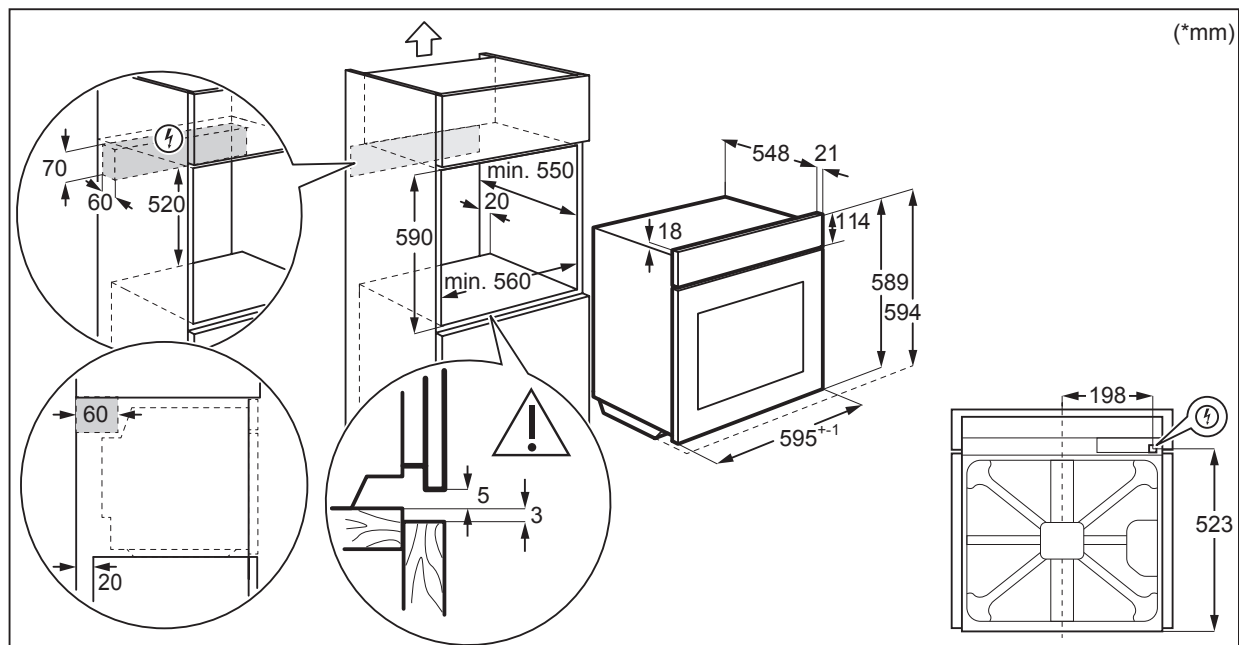

Dimension Guide

Built-in Oven

Model:

KOIGH00KA

Wall Mount

Underbench

Please note! Dimensions to be used as a guide only. All customers MUST refer to the user manual supplied with the product for detailed installation instructions.